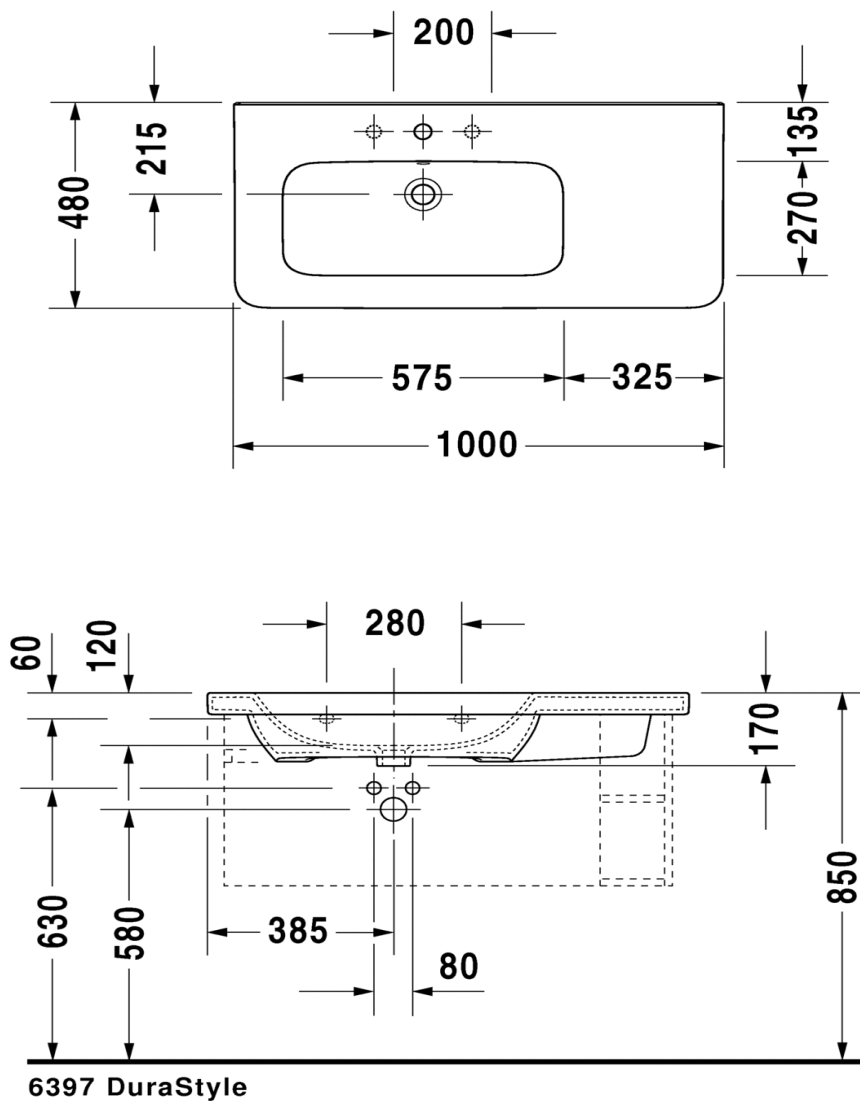

TECHNICAL SCHEDULE

Duravit DuraStyle furniture basin left bowl

Code: 2325.10

Inspirational + European + Bathroomware