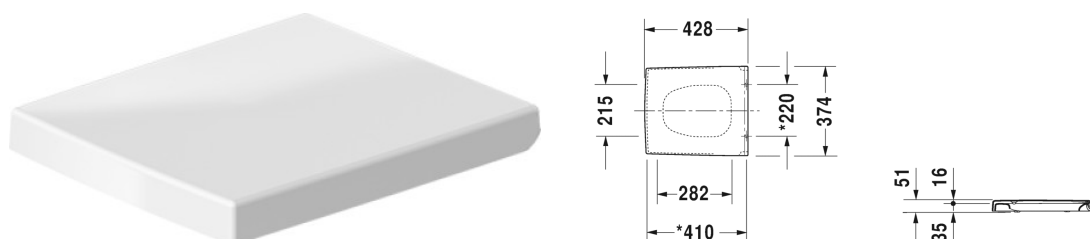

Vero Toilet seat and cover # 006769..00

Toilet seat and cover	Dimension	Weight	Order number
removable, hinges stainless steel, with soft closure			
Colors			
00 White Alpin 08 Black			
Variant			
		2.500 kilogram	006769..00
Suitable products			
Toilet close-coupled (without cistern), washdown model, fixings included, UWL class 2, 370 x 630 mm	370 x 630 mm		211609
Toilet wall mounted washdown model, UWL class 1, 370 x 545 mm	370 x 545 mm		221709