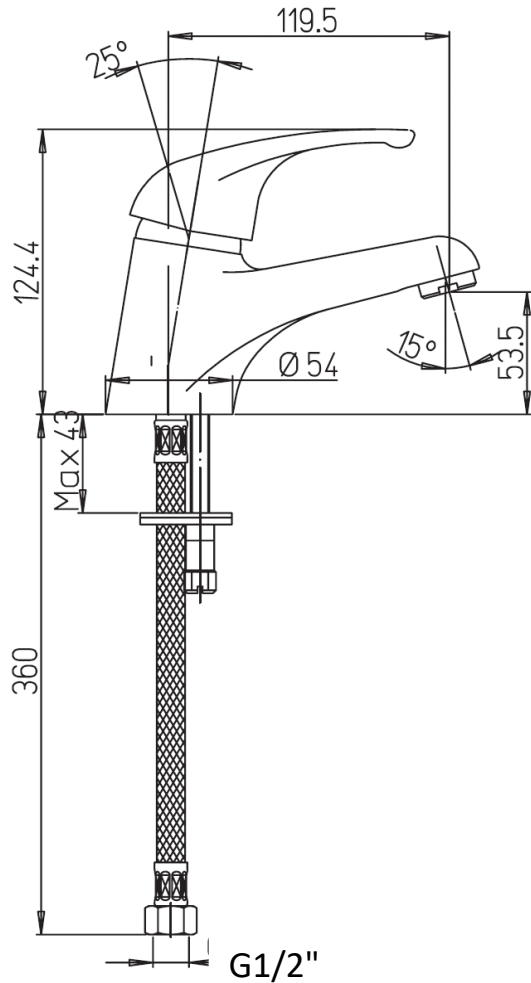

Paini Aquasanit

Paini Aquasanit basin mixer

Finish: Chrome

42CR205

Made in Italy

5 Year Warranty

WELS Rating: 4 Star - 7.5 L/min

For Equal Pressure only

Max. Operating Pressure: 500Kpa.

Min. Operating Pressure: 50Kpa.

Pipework must be flushed before installation

Please install as per manufacturers instructions in the box

Due to our policy of continuous product development, the design and specification shown are subject to change without notice.