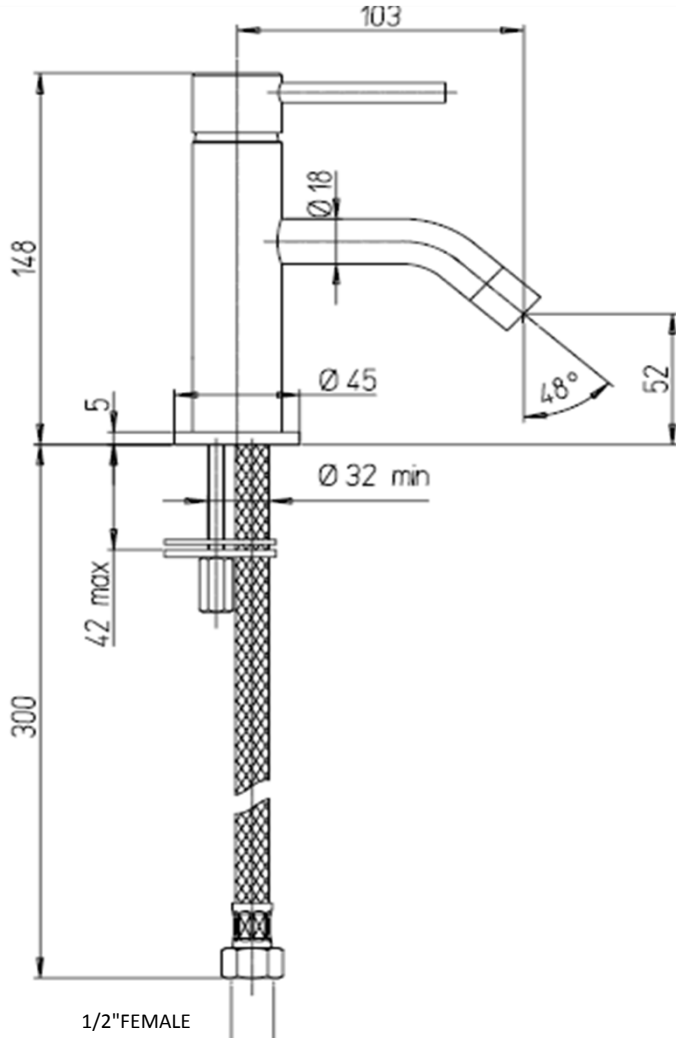

# Paini COX

Paini Cox small basin mixer

Finish: Chrome

78CR205SM

**Made in Italy**

5 Year Warranty

WELS Rating: 5 Star - 3.5 L/min

**For Equal Pressure only**

Max. Operating Pressure: 500Kpa.

Min. Operating Pressure: 50Kpa.

*Pipework must be flushed before installation*

*Please install as per manufacturers instructions in the box*

Due to our policy of continuous product development, the design and specification shown are subject to change without notice.