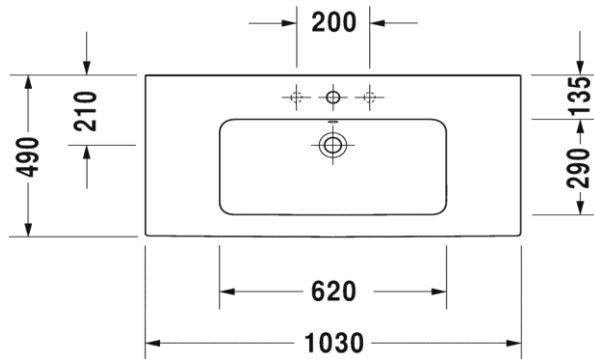

TECHNICAL SCHEDULE

Duravit ME by Starck furniture basin

Code: 2336.10

Inspirational + European + Bathroomware