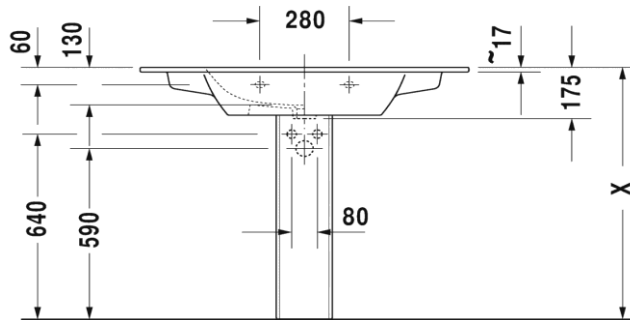

TECHNICAL SCHEDULE

Duravit ME by Starck furniture basin

Code: 2336.10

Inspirational + European + Bathroomware