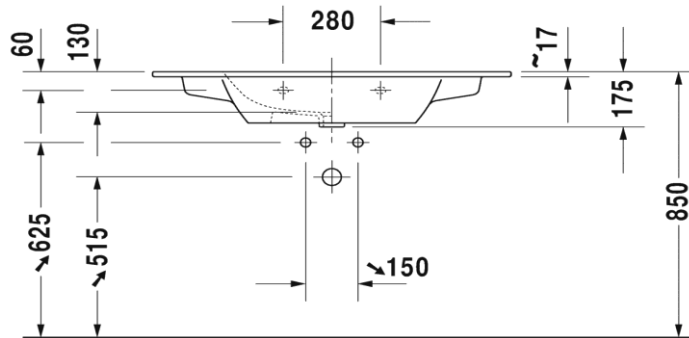

TECHNICAL SCHEDULE

Duravit ME by Starck furniture basin

Code: 2336.10

Inspirational + European + Bathroomware