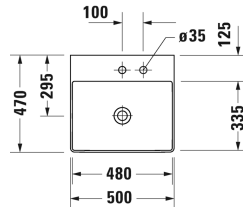

DuraSquare Washbasin, furniture washbasin ground #
 2353500014 / 2353500071 / 2353500073 / 2353500079

| < 500 mm > |

Washbasin, furniture washbasin ground	Dimension	Weight	Order number
without overflow, with tap platform, ceramic covered slotted waste included, fixings included, 500 mm			
Colors			
00 White Alpin			
Variant			
● ●	500 x 470 mm	11.900 kilogram	2353500014
●	500 x 470 mm	11.900 kilogram	2353500071
● ● ●	500 x 470 mm	11.900 kilogram	2353500073
☒	500 x 470 mm	11.900 kilogram	2353500079
Infobox			
Made from DuraCeram			
Sanitary ceramics with the special WonderGliss surface finish will remain clean and attractive-looking for a long time to come. When ordering WonderGliss please add a "1" as eleventh digit to the model number.			
Accessory			
Design Siphon		1.500 kilogram	005036
Suitable products			
Console for above counter basin and countertop basin 1 console with one cut-out, price per section of 100 mm, basic price till 800 mm, 30 mm thickness, 550 mm	550 mm		XV106C
Vanity unit wall-mounted 2 drawers, upper drawer including cut-out for siphon and siphon cover, countertop including one cut-out, for 1 above counter basin central, 800 x 550 mm	800 x 550 mm		KT6654
Vanity unit wall-mounted 2 pull-out compartments, 1 countertop with one cut-out or two cut-outs, for 1 or 2 above counter basins, 1400 x 550 mm	1400 x 550 mm		KT6697 B/L/R