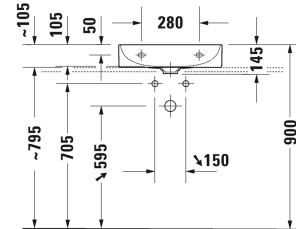

DuraSquare Washbasin, furniture washbasin ground #
 2353500014 / 2353500071 / 2353500073 / 2353500079

| < 500 mm > |

Washbasin, furniture washbasin ground	Dimension	Weight	Order number
without overflow, with tap platform, ceramic covered slotted waste included, fixings included, 500 mm			
Colors			
00 White Alpin			
Variant			
● ●	500 x 470 mm	11.900 kilogram	2353500014
●	500 x 470 mm	11.900 kilogram	2353500071
● ● ●	500 x 470 mm	11.900 kilogram	2353500073
☒	500 x 470 mm	11.900 kilogram	2353500079
Infobox			
Made from DuraCeram			
Sanitary ceramics with the special WonderGliss surface finish will remain clean and attractive-looking for a long time to come. When ordering WonderGliss please add a "1" as eleventh digit to the model number.			
Accessory			
Design Siphon		1.500 kilogram	005036
Suitable products			
Console for above counter basin and countertop basin 1 console with one cut-out, price per section of 100 mm, basic price till 800 mm, 30 mm thickness, 550 mm	550 mm		XV106C
Vanity unit wall-mounted 2 drawers, upper drawer including cut-out for siphon and siphon cover, countertop including one cut-out, for 1 above counter basin central, 800 x 550 mm	800 x 550 mm		KT6654
Vanity unit wall-mounted 2 pull-out compartments, 1 countertop with one cut-out or two cut-outs, for 1 or 2 above counter basins, 1400 x 550 mm	1400 x 550 mm		KT6697 B/L/R