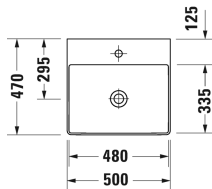

DuraSquare Washbasin, furniture washbasin ground #
 2353500014 / 2353500071 / 2353500073 / 2353500079

| < 500 mm > |

Washbasin, furniture washbasin ground	Dimension	Weight	Order number
without overflow, with tap platform, ceramic covered slotted waste included, fixings included, 500 mm			
Colors			
00 White Alpin			
Variant			
● ●	500 x 470 mm	11.900 kilogram	2353500014
●	500 x 470 mm	11.900 kilogram	2353500071
● ● ●	500 x 470 mm	11.900 kilogram	2353500073
☒	500 x 470 mm	11.900 kilogram	2353500079
Infobox			
Made from DuraCeram			
Sanitary ceramics with the special WonderGliss surface finish will remain clean and attractive-looking for a long time to come. When ordering WonderGliss please add a "1" as eleventh digit to the model number.			
Accessory			
Design Siphon		1.500 kilogram	005036
Suitable products			
Console for above counter basin and countertop basin 1 console with one cut-out, price per section of 100 mm, basic price till 800 mm, 30 mm thickness, 550 mm	550 mm		XV106C
Vanity unit wall-mounted 2 drawers, upper drawer including cut-out for siphon and siphon cover, countertop including one cut-out, for 1 above counter basin central, 800 x 550 mm	800 x 550 mm		KT6654
Vanity unit wall-mounted 2 pull-out compartments, 1 countertop with one cut-out or two cut-outs, for 1 or 2 above counter basins, 1400 x 550 mm	1400 x 550 mm		KT6697 B/L/R