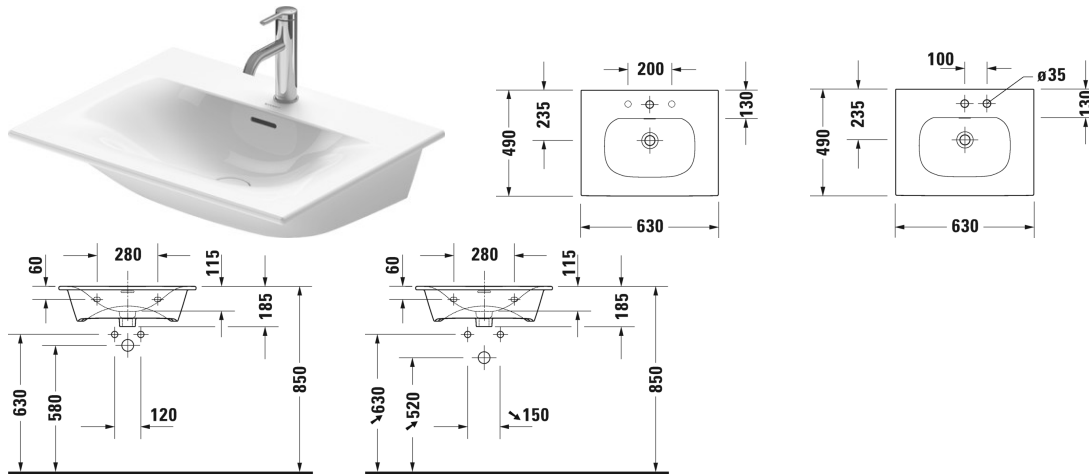

Viu Washbasin, furniture washbasin # 2344630000 /
2344630030 / 2344630058 / 2344630060

| < 630 mm > |

Washbasin, furniture washbasin	Dimension	Weight	Order number
with overflow, with tap platform, Ceramic covered push-open waste included, underneath glazed, 630 mm			
Colors			
00 White Alpin			
Variant			
●	630 x 490 mm	16.600 kilogram	2344630000
●●●	630 x 490 mm	16.600 kilogram	2344630030
●●	630 x 490 mm	16.600 kilogram	2344630058
☒	630 x 490 mm	16.600 kilogram	2344630060
Sanitary ceramics with the special WonderGliss surface finish will remain clean and attractive-looking for a long time to come. When ordering WonderGliss please add a "1" as eleventh digit to the model number.			
Accessory			
Space saving siphon	1 1/4" mm	0.400 kilogram	005076
Design Siphon		1.500 kilogram	005036
Suitable products			
Vanity unit wall-mounted 1 pull-out compartment, for Viu # 234463, 620 x 481 mm	620 x 481 mm		LC6135
Vanity unit wall-mounted 2 drawers, upper drawer including cut-out for siphon and siphon cover, for Viu # 234463, 620 x 481 mm	620 x 481 mm		LC6305