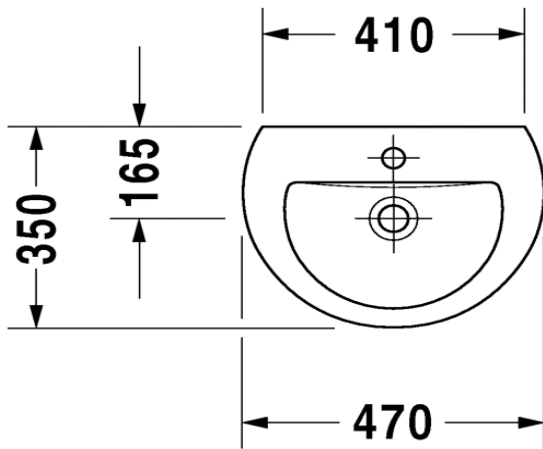

Duravit Darling New Handrinse Basin

Code: 731.47

*Inspirational + European + Bathroomware*