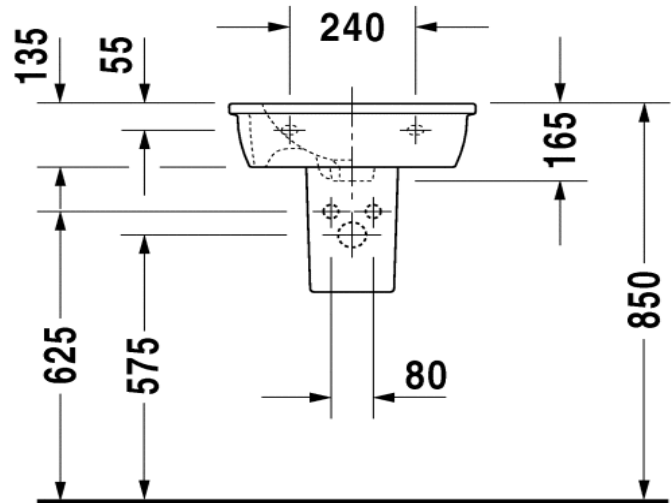

Duravit Darling New Handrinse Basin

Code: 731.47

*Inspirational + European + Bathroomware*