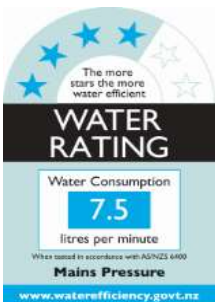

# Paini Nove

Paini Nove wall mounted basin mixer with back plate, 190mm projection

Finish: Chrome

09CR208P

**Made in Italy**

10 Year Warranty

WELS Rating: 4 Star - 7.5 Litres/Min

**For Equal Pressure only**