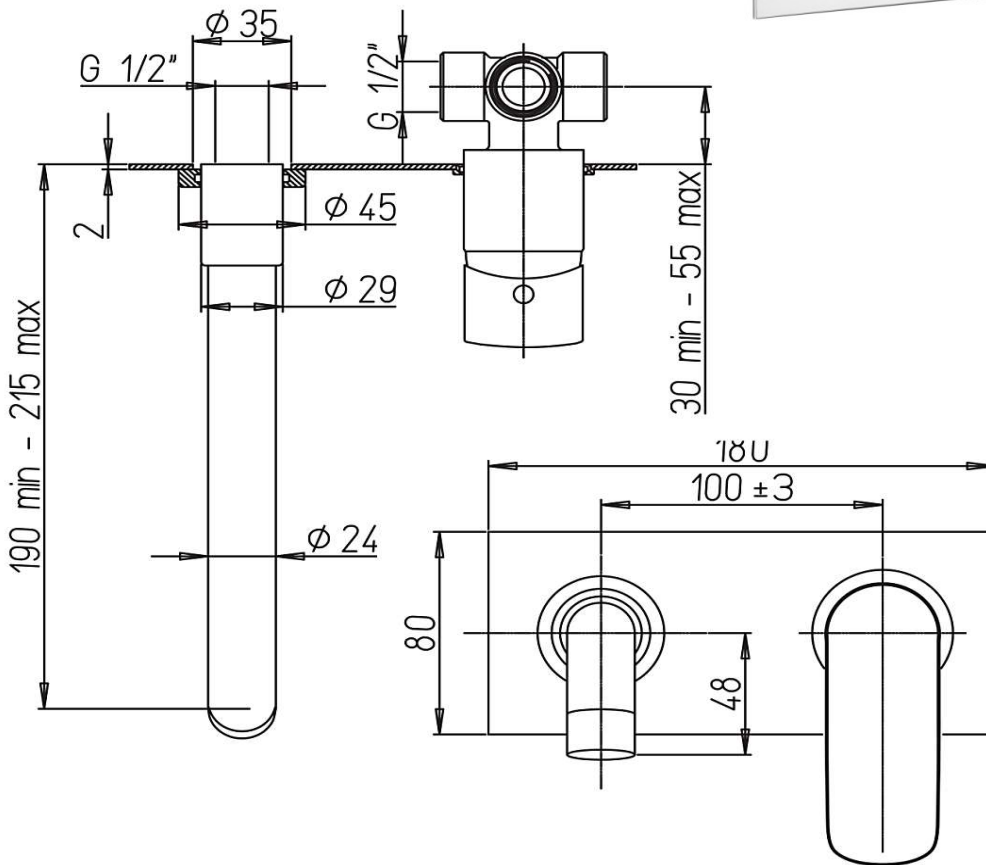

# Paini Nove

Paini Nove wall mounted basin mixer with back plate, 190mm projection

Finish: Chrome

09CR208P

**Made in Italy**

10 Year Warranty

WELS Rating: 4 Star - 7.5 Litres/Min

**For Equal Pressure only**

Max. Operating Pressure: 500Kpa.

Min. Operating Pressure: 50Kpa.

*Pipework must be flushed before installation*

*Please install as per manufacturers instructions in the box*

Due to our policy of continuous product development, the design and specification shown are subject to change without notice.