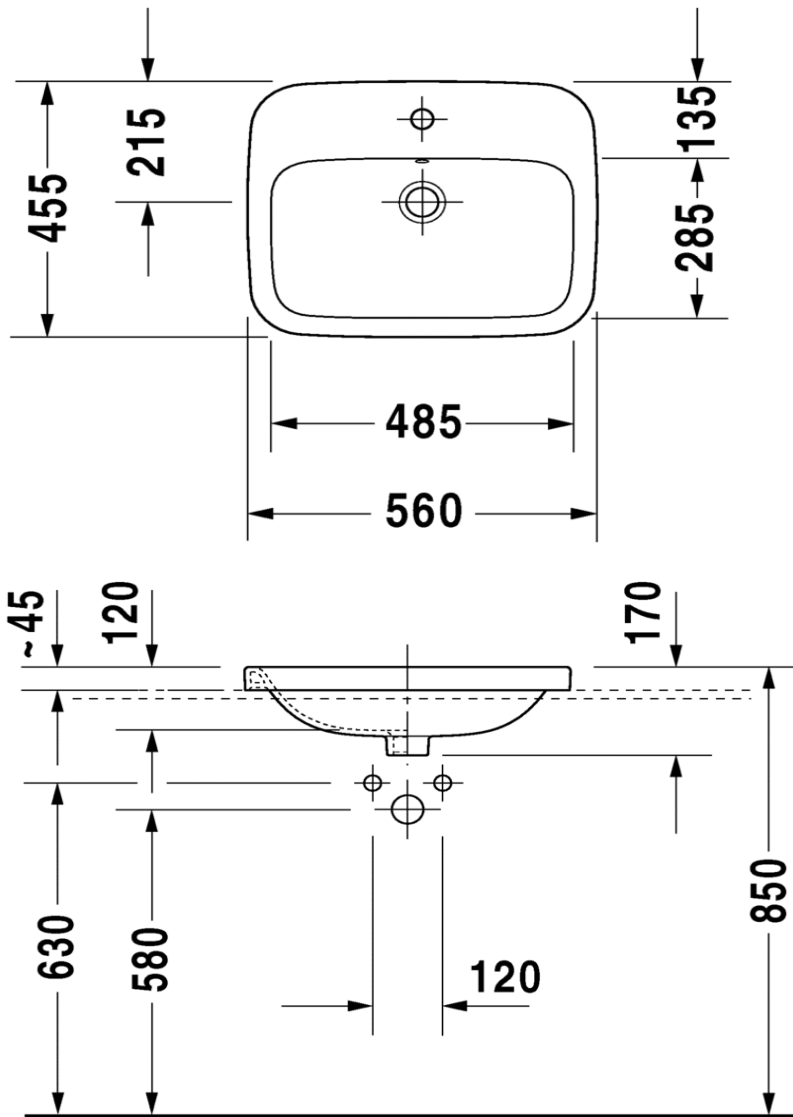

TECHNICAL SCHEDULE

Duravit DuraStyle countertop basin

Code: 374.56

Inspirational + European + Bathroomware