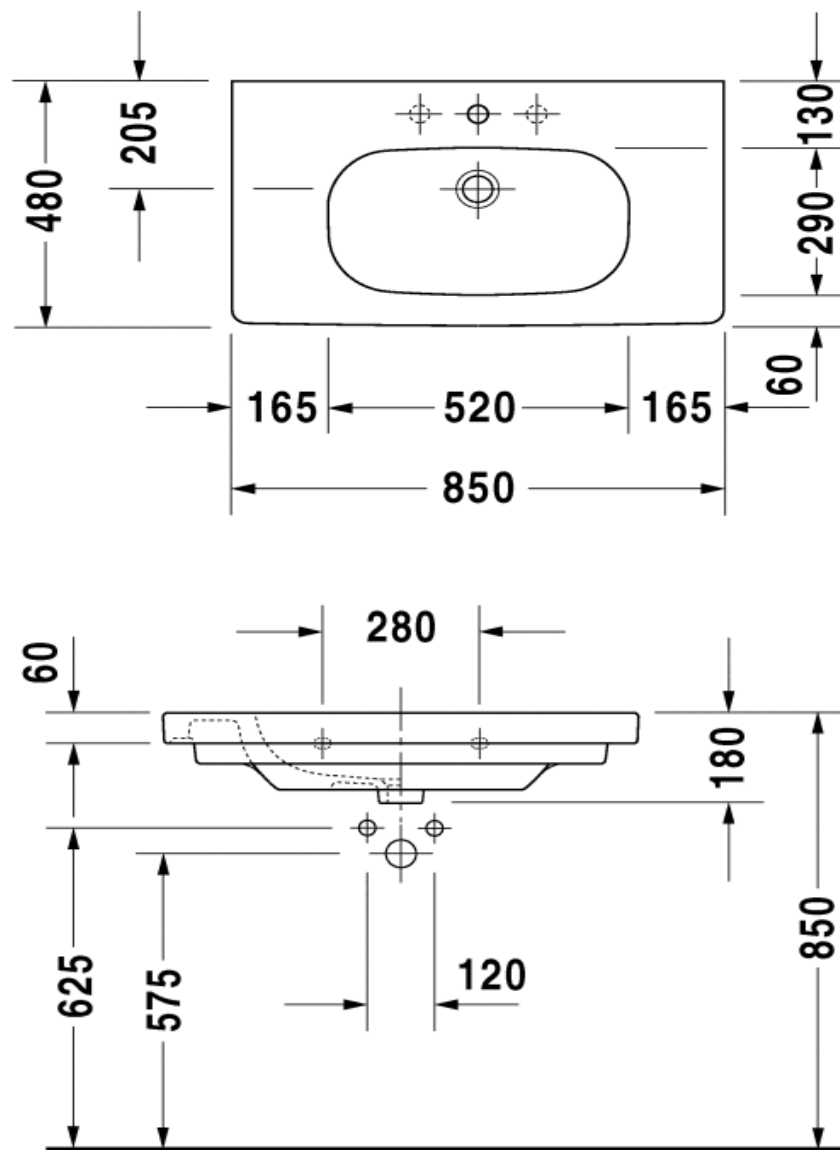

Duravit D Code Furniture Basin

Code: 342.85

*Inspirational + European + Bathroomware*