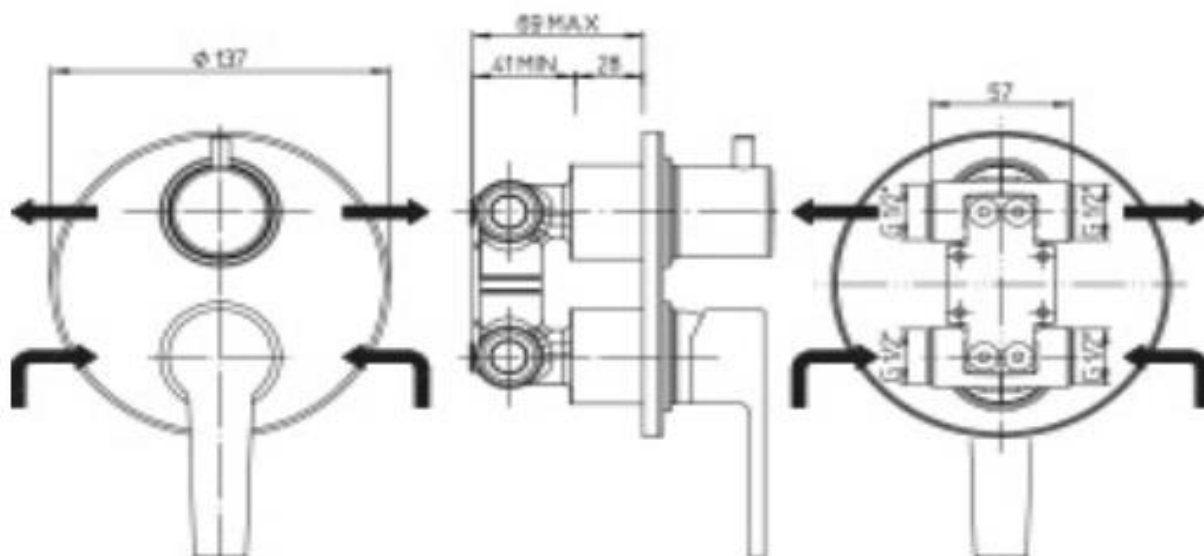

Paini Le Mans

Paini Le Mans shower/ bath diverter

Finish: Chrome

90CR691

Made in Italy

5 Year Warranty

For Equal Pressure only

Max. Operating Pressure: 500Kpa.

Min. Operating Pressure: 50Kpa.

Pipework must be flushed before installation

Please install as per manufacturers instructions in the box

Due to our policy of continuous product development, the design and specification shown are subject to change without notice.