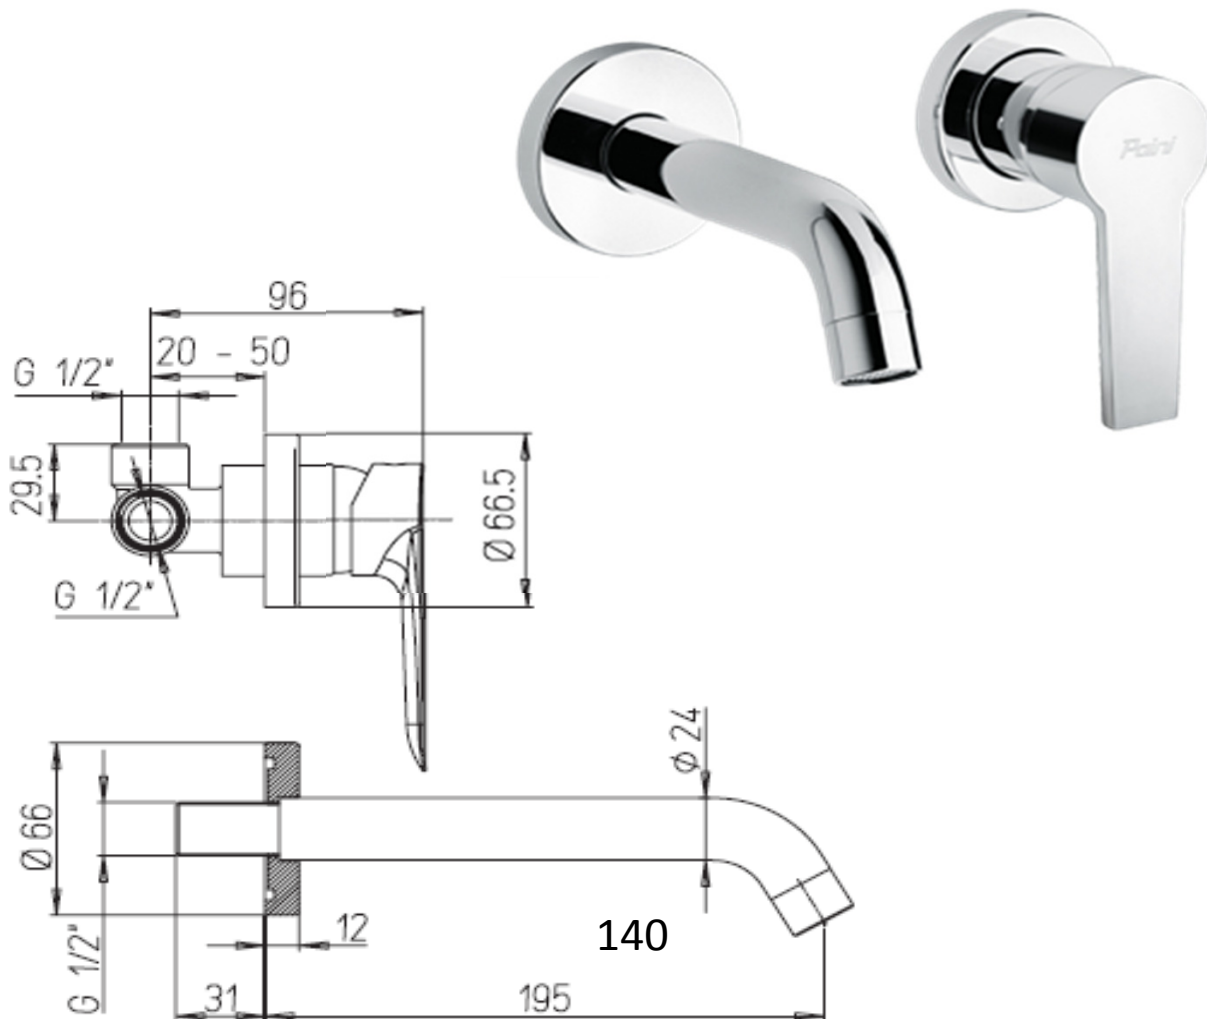

Paini Le Mans

Paini Le Mans wall mounted basin mixer 140mm spout

Finish: Chrome

90CR208

Made in Italy

5 Year Warranty

WELS Rating: 4 Star - 7.5 Litres/Min

For Equal Pressure only

Max. Operating Pressure: 500Kpa.

Min. Operating Pressure: 50Kpa.

Pipework must be flushed before installation

Please install as per manufacturers instructions in the box

Due to our policy of continuous product development, the design and specification shown are subject to change without notice.