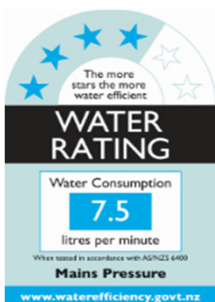

Paini Le Mans

Paini Le Mans wall mounted basin mixer 140mm spout

Finish: Chrome

90CR208

Made in Italy

5 Year Warranty

WELS Rating: 4 Star - 7.5 Litres/Min

For Equal Pressure only