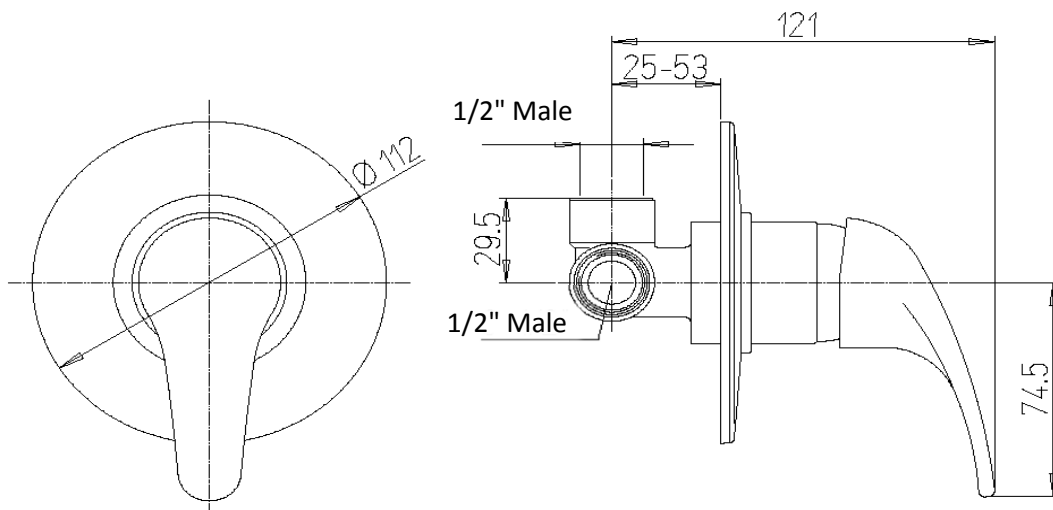

Paini Aquasanit

Aquasanit shower mixer

Finish: Chrome

69CR690

Made in Italy

5 Year Warranty

For Equal Pressure only

Max. Operating Pressure: 500Kpa.

Min. Operating Pressure: 50Kpa.

Pipework must be flushed before installation

Please install as per manufacturers instructions in the box

Due to our policy of continuous product development, the design and specification shown are subject to change without notice.