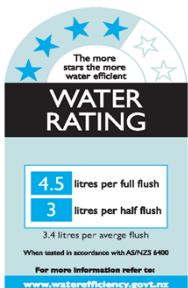

DURAVIT ME by Starck

2528.59

Rimless wall mounted toilet pan for SensoWash Slim
(Requires toilet seat 611000)

5 Year warranty (Vitreous China)

WELS Rating: 4 Star - 4.5/3 Litres/Min

Max. Operating Pressure: 500Kpa.