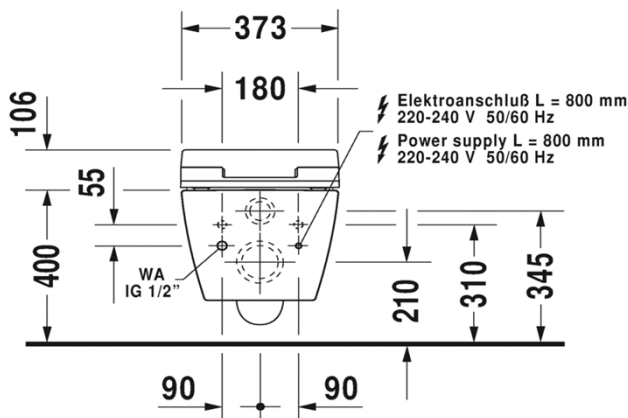

DURAVIT ME by Starck

2528.59

Rimless wall mounted toilet pan for SensoWash Slim
(Requires toilet seat 611000)

5 Year warranty (Vitreous China)

WELS Rating: 4 Star - 4.5/3 Litres/Min

Max. Operating Pressure: 500Kpa.

Min. Operating Pressure: 50Kpa.

Pipework must be flushed before installation

Please install as per manufacturers instructions in the box

Due to our policy of continuous product development, the design and specification shown are subject to change without notice.