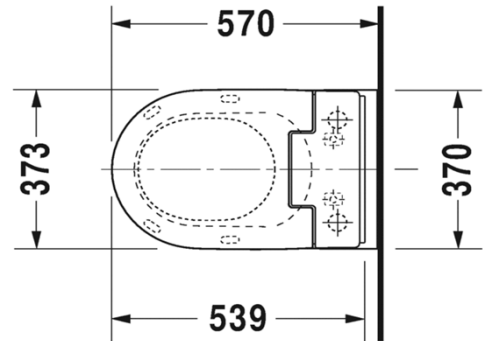

DURAVIT ME by Starck

2528.59

Rimless wall mounted toilet pan for SensoWash Slim
(Requires toilet seat 611000)

5 Year warranty (Vitreous China)

WELS Rating: 4 Star - 4.5/3 Litres/Min

Max. Operating Pressure: 500Kpa.