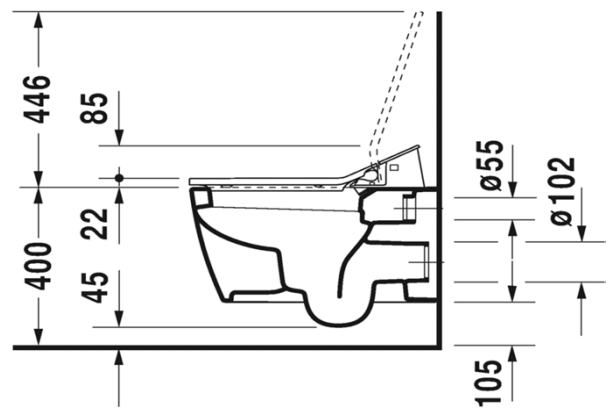

DURAVIT ME by Starck

2528.59

Rimless wall mounted toilet pan for SensoWash Slim
(Requires toilet seat 611000)

5 Year warranty (Vitreous China)

WELS Rating: 4 Star - 4.5/3 Litres/Min

Max. Operating Pressure: 500Kpa.

Min. Operating Pressure: 50Kpa.

Pipework must be flushed before installation

Please install as per manufacturers instructions in the box

Due to our policy of continuous product development, the design and specification shown are subject to change without notice.