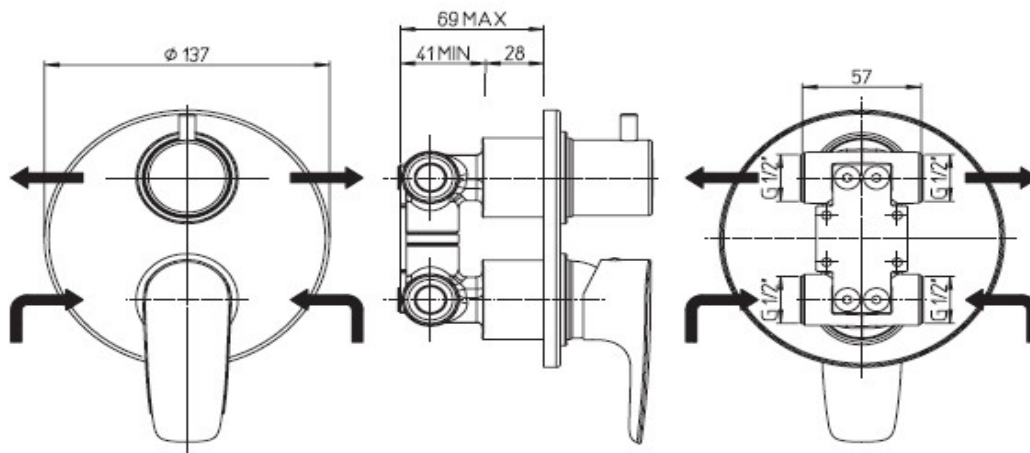

Paini Parallel

Paini Parallel shower / bath mixer with diverter

Finish: Chrome

47CR6911

Made in Italy

10 Year Warranty (2 Year for Black)

For Equal Pressure only

Max. Operating Pressure: 500Kpa.

Min. Operating Pressure: 50Kpa.

Pipework must be flushed before installation

Please install as per manufacturers instructions in the box

Due to our policy of continuous product development, the design and specification shown are subject to change without notice.