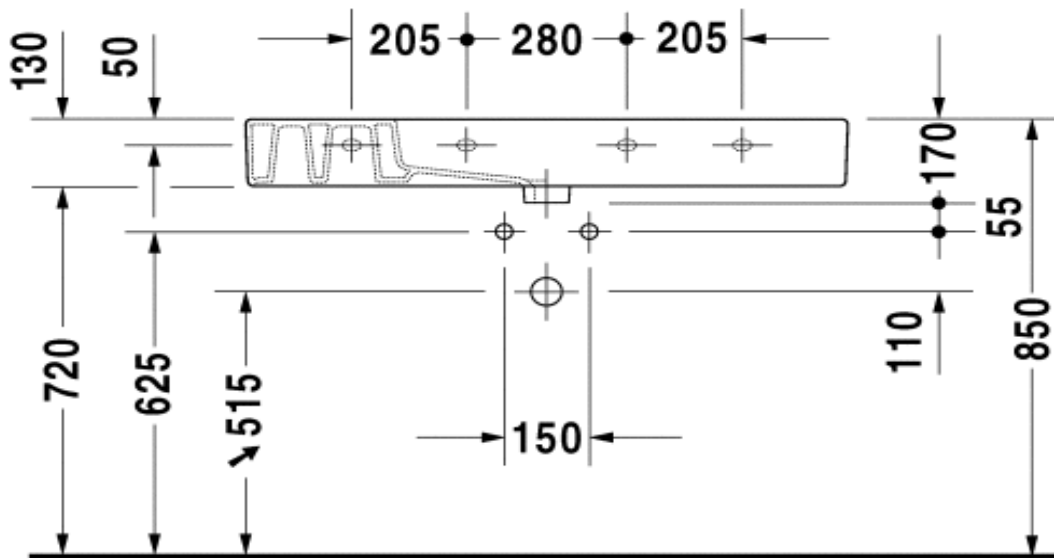

Duravit Vero Washbasin

Code: 329.10

*Inspirational + European + Bathroomware*