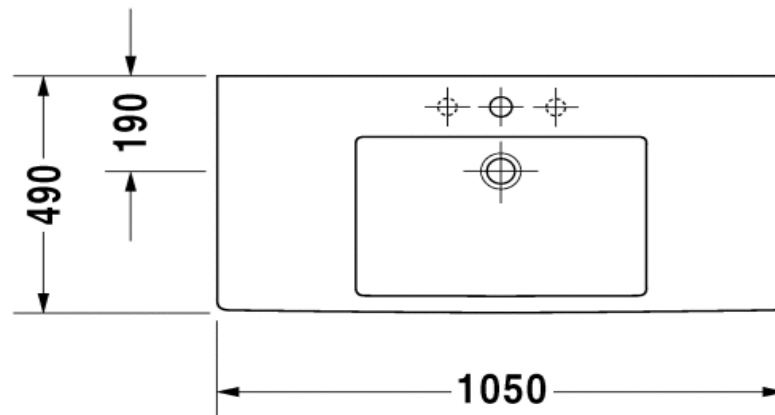

Duravit Vero Washbasin

Code: 329.10

*Inspirational + European + Bathroomware*