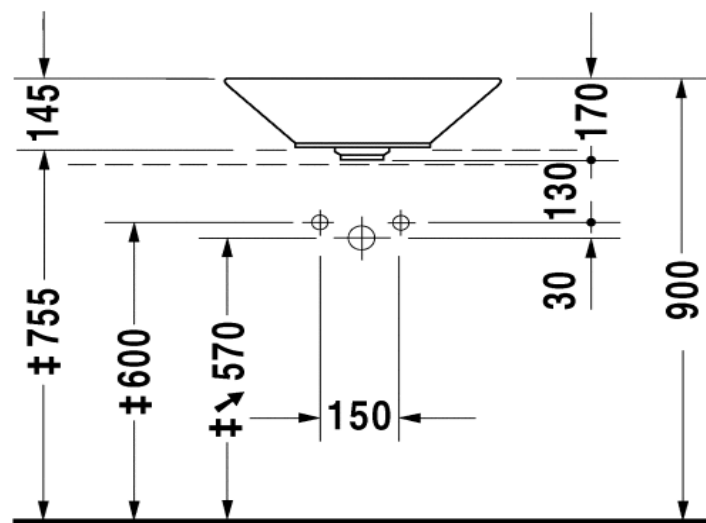

Duravit Starck 1 Washbowl Top Mounted

Code: 408.53

*Inspirational + European + Bathroomware*