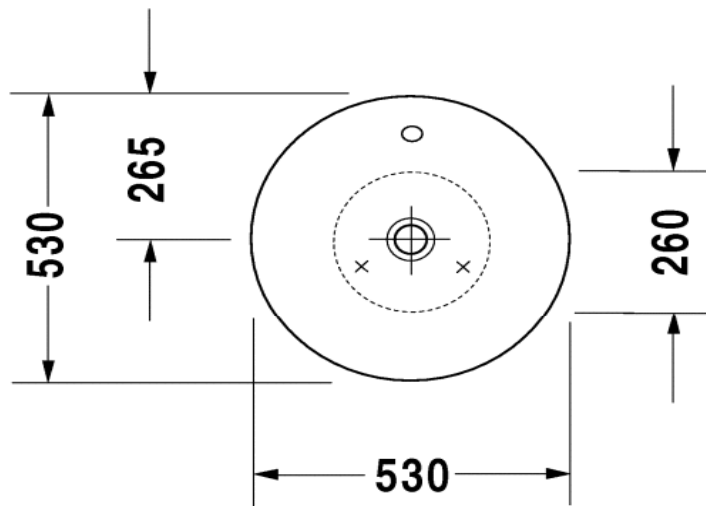

Duravit Starck 1 Washbowl Top Mounted

Code: 408.53

*Inspirational + European + Bathroomware*