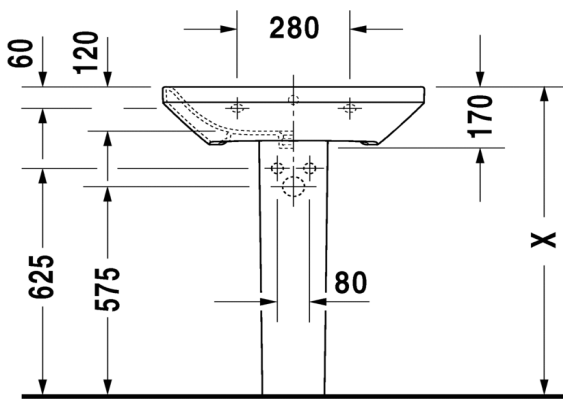

TECHNICAL SCHEDULE

Duravit Durastyle washbasin

Code: 2319.65

Inspirational + European + Bathroomware