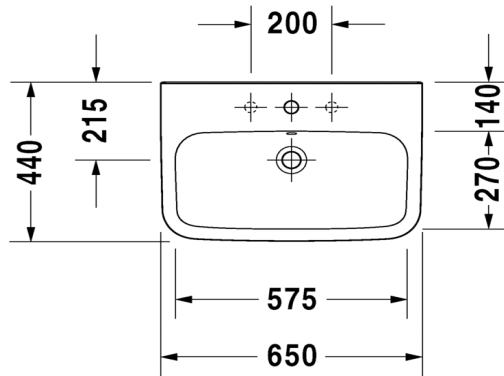

TECHNICAL SCHEDULE

Duravit Durastyle washbasin

Code: 2319.65

Inspirational + European + Bathroomware