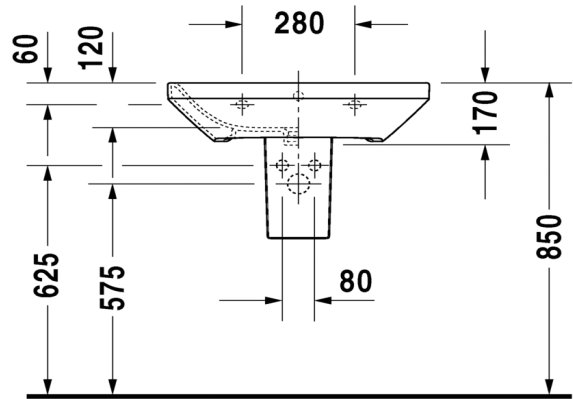

TECHNICAL SCHEDULE

Duravit Durastyle washbasin

Code: 2319.65

Inspirational + European + Bathroomware