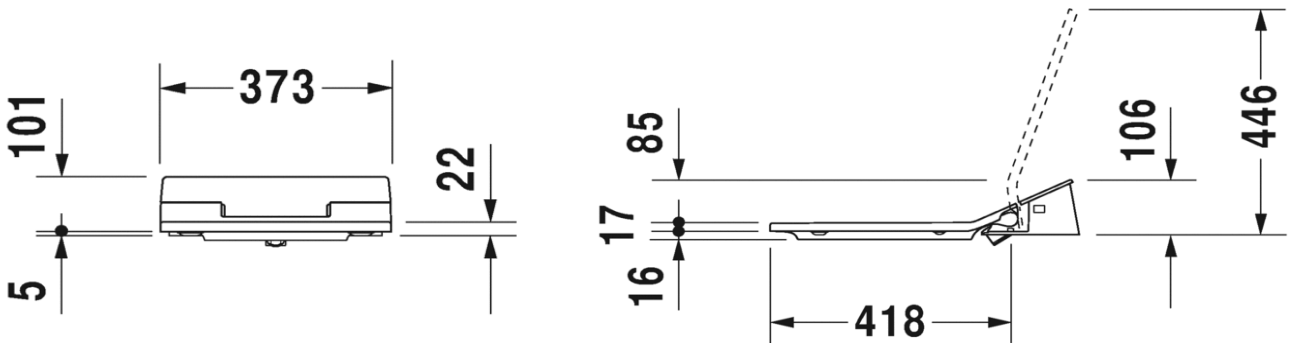

DURAVIT SensoWash Slim

SensoWash Slim shower toilet seat with remote control and concealed connection
for Me by Starck, Starck 2, Starck 3 and Darling New ranges
611000

2 Year warranty (Toilet seat)
1 Year working parts & fittings

Max. Operating Pressure: 500Kpa.
Min. Operating Pressure: 50Kpa.

Pipework must be flushed before installation

Please install as per manufacturers instructions in the box

Due to our policy of continuous product development, the design and specification shown are subject to change without notice.