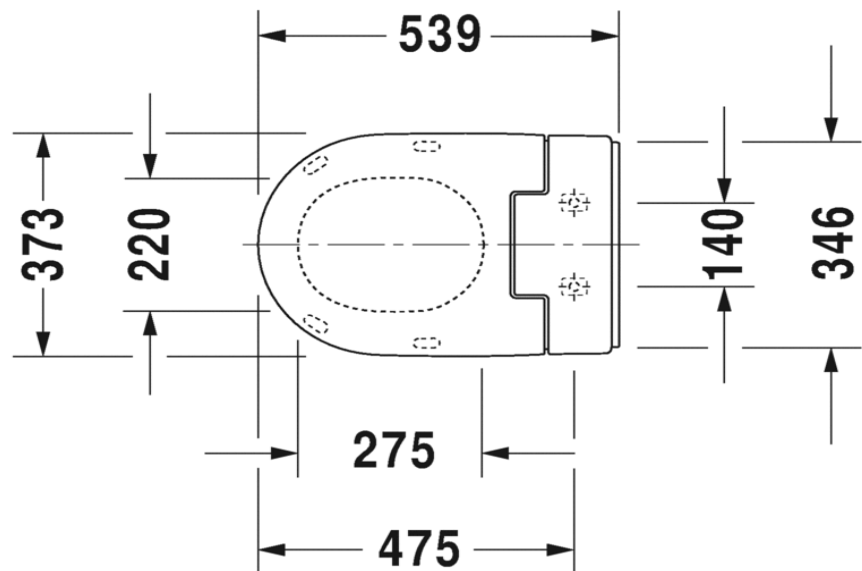

DURAVIT SensoWash Slim

SensoWash Slim shower toilet seat with remote control and concealed connection
for Me by Starck, Starck 2, Starck 3 and Darling New ranges
611000

2 Year warranty (Toilet seat)
1 Year working parts & fittings

Max. Operating Pressure: 500Kpa.
Min. Operating Pressure: 50Kpa.

Pipework must be flushed before installation

Please install as per manufacturers instructions in the box

Due to our policy of continuous product development, the design and specification shown are subject to change without notice.