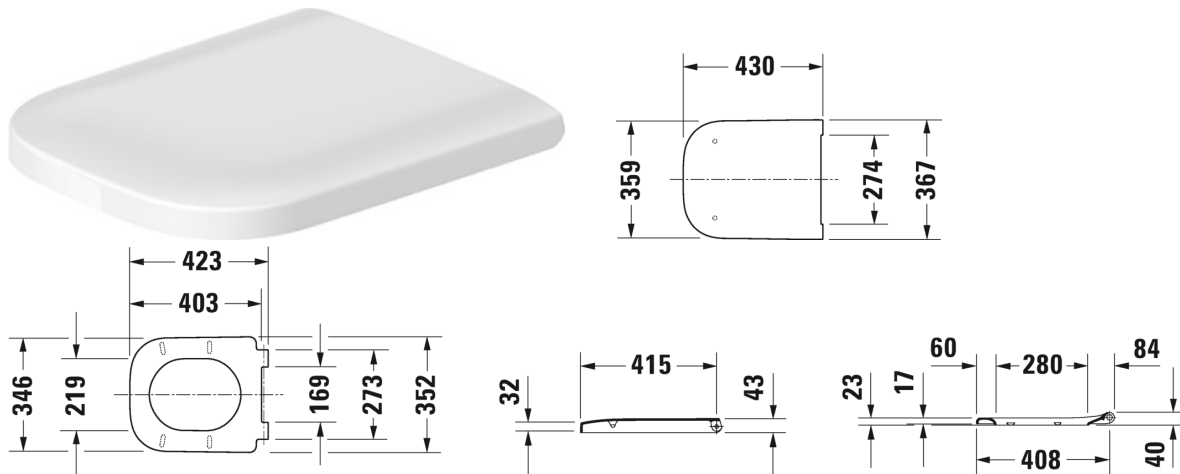

Happy D.2 Toilet seat and cover # 006459..00 / 006459..00

Toilet seat and cover	Dimension	Weight	Order number
removable, hinges stainless steel, with soft closure			
Colors			
00 White Alpin 13 Anthracite Matt			
Variant			
inside colour White, outside colour White		2.400 kilogram	006459..00
inside colour Anthracite Matt, outside colour Anthracite Matt		2.400 kilogram	006459..00

All drawings contain the necessary measurements which are subject to standard tolerances. They are stated in mm and are non-binding. Exact measurements, in particular for customised installation scenarios, can only be taken from the finished piece.