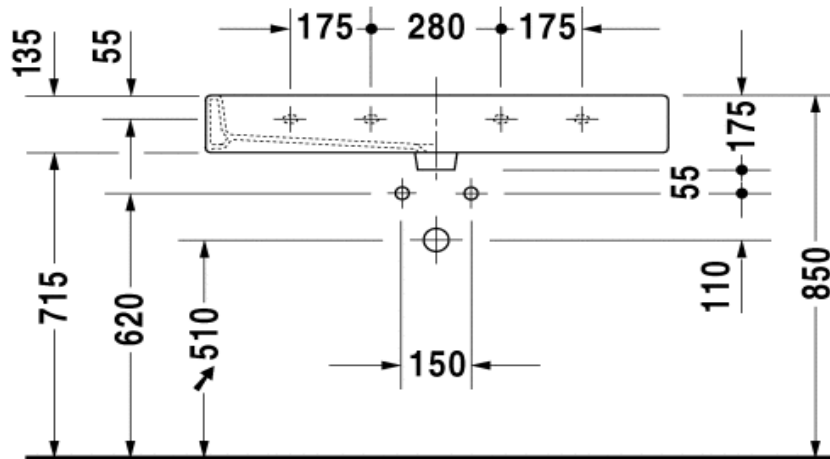

Duravit Vero Washbasin

Code: 454.10

1, 2 or no taphole

*Inspirational + European + Bathroomware*