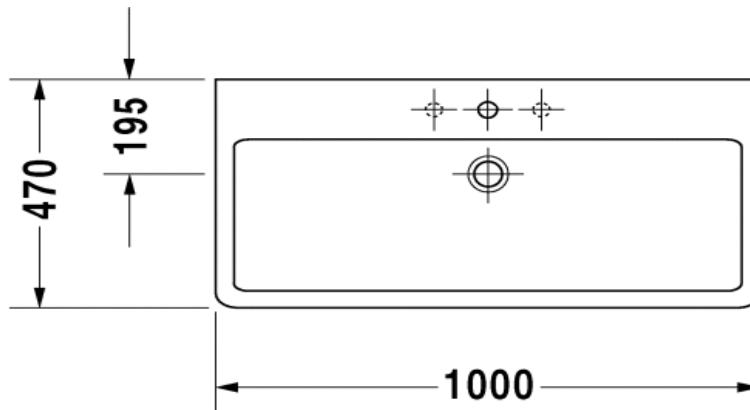

Duravit Vero Washbasin

Code: 454.10

1, 2 or no taphole

*Inspirational + European + Bathroomware*