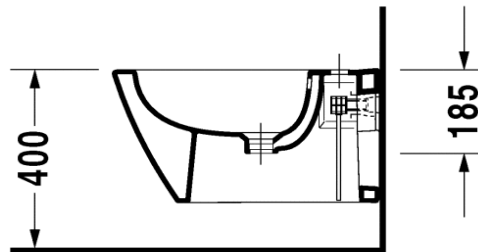

Duravit Starck 2 Bidet Wall Mounted

Code: 2271.15

*Inspirational + European + Bathroomware*