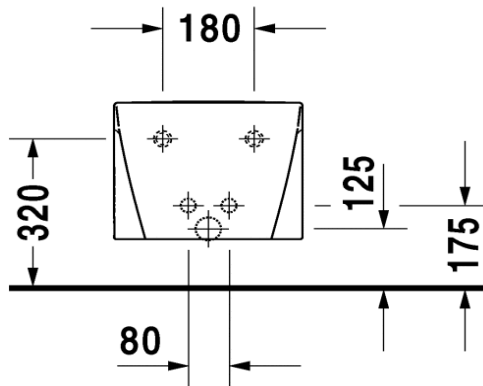

Duravit Starck 2 Bidet Wall Mounted

Code: 2271.15

*Inspirational + European + Bathroomware*