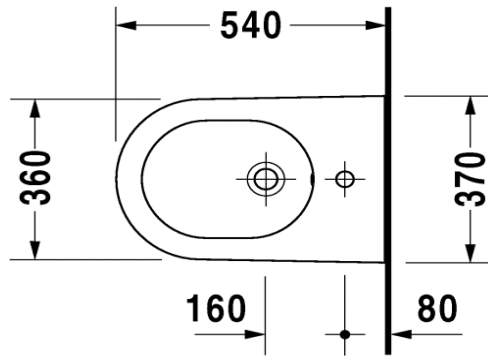

Duravit Starck 2 Bidet Wall Mounted

Code: 2271.15

*Inspirational + European + Bathroomware*