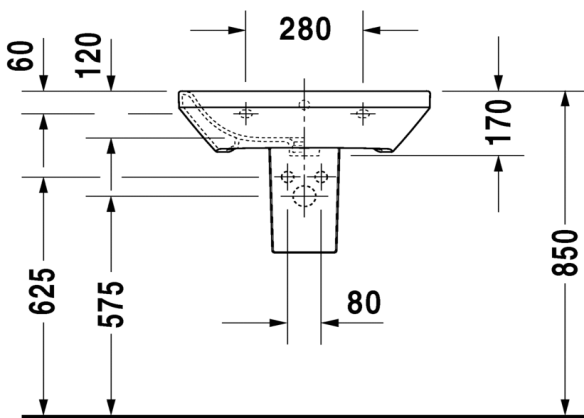

TECHNICAL SCHEDULE

Duravit Durastyle washbasin

Code: 2319.60

Inspirational + European + Bathroomware