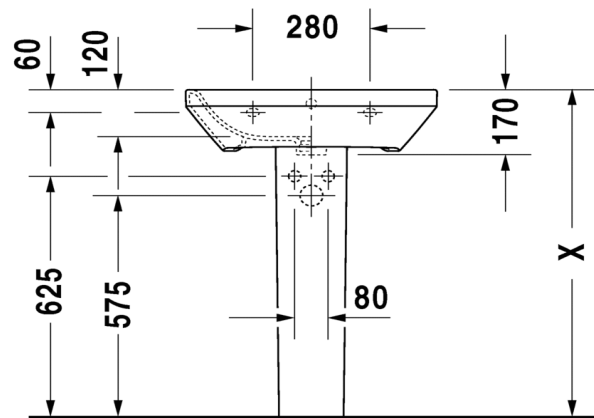

TECHNICAL SCHEDULE

Duravit Durastyle washbasin

Code: 2319.60

Inspirational + European + Bathroomware