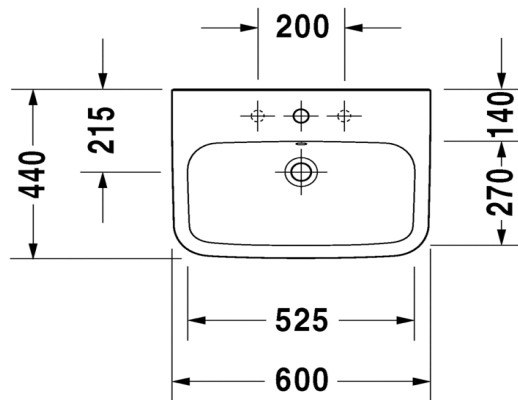

TECHNICAL SCHEDULE

Duravit Durastyle washbasin

Code: 2319.60

Inspirational + European + Bathroomware