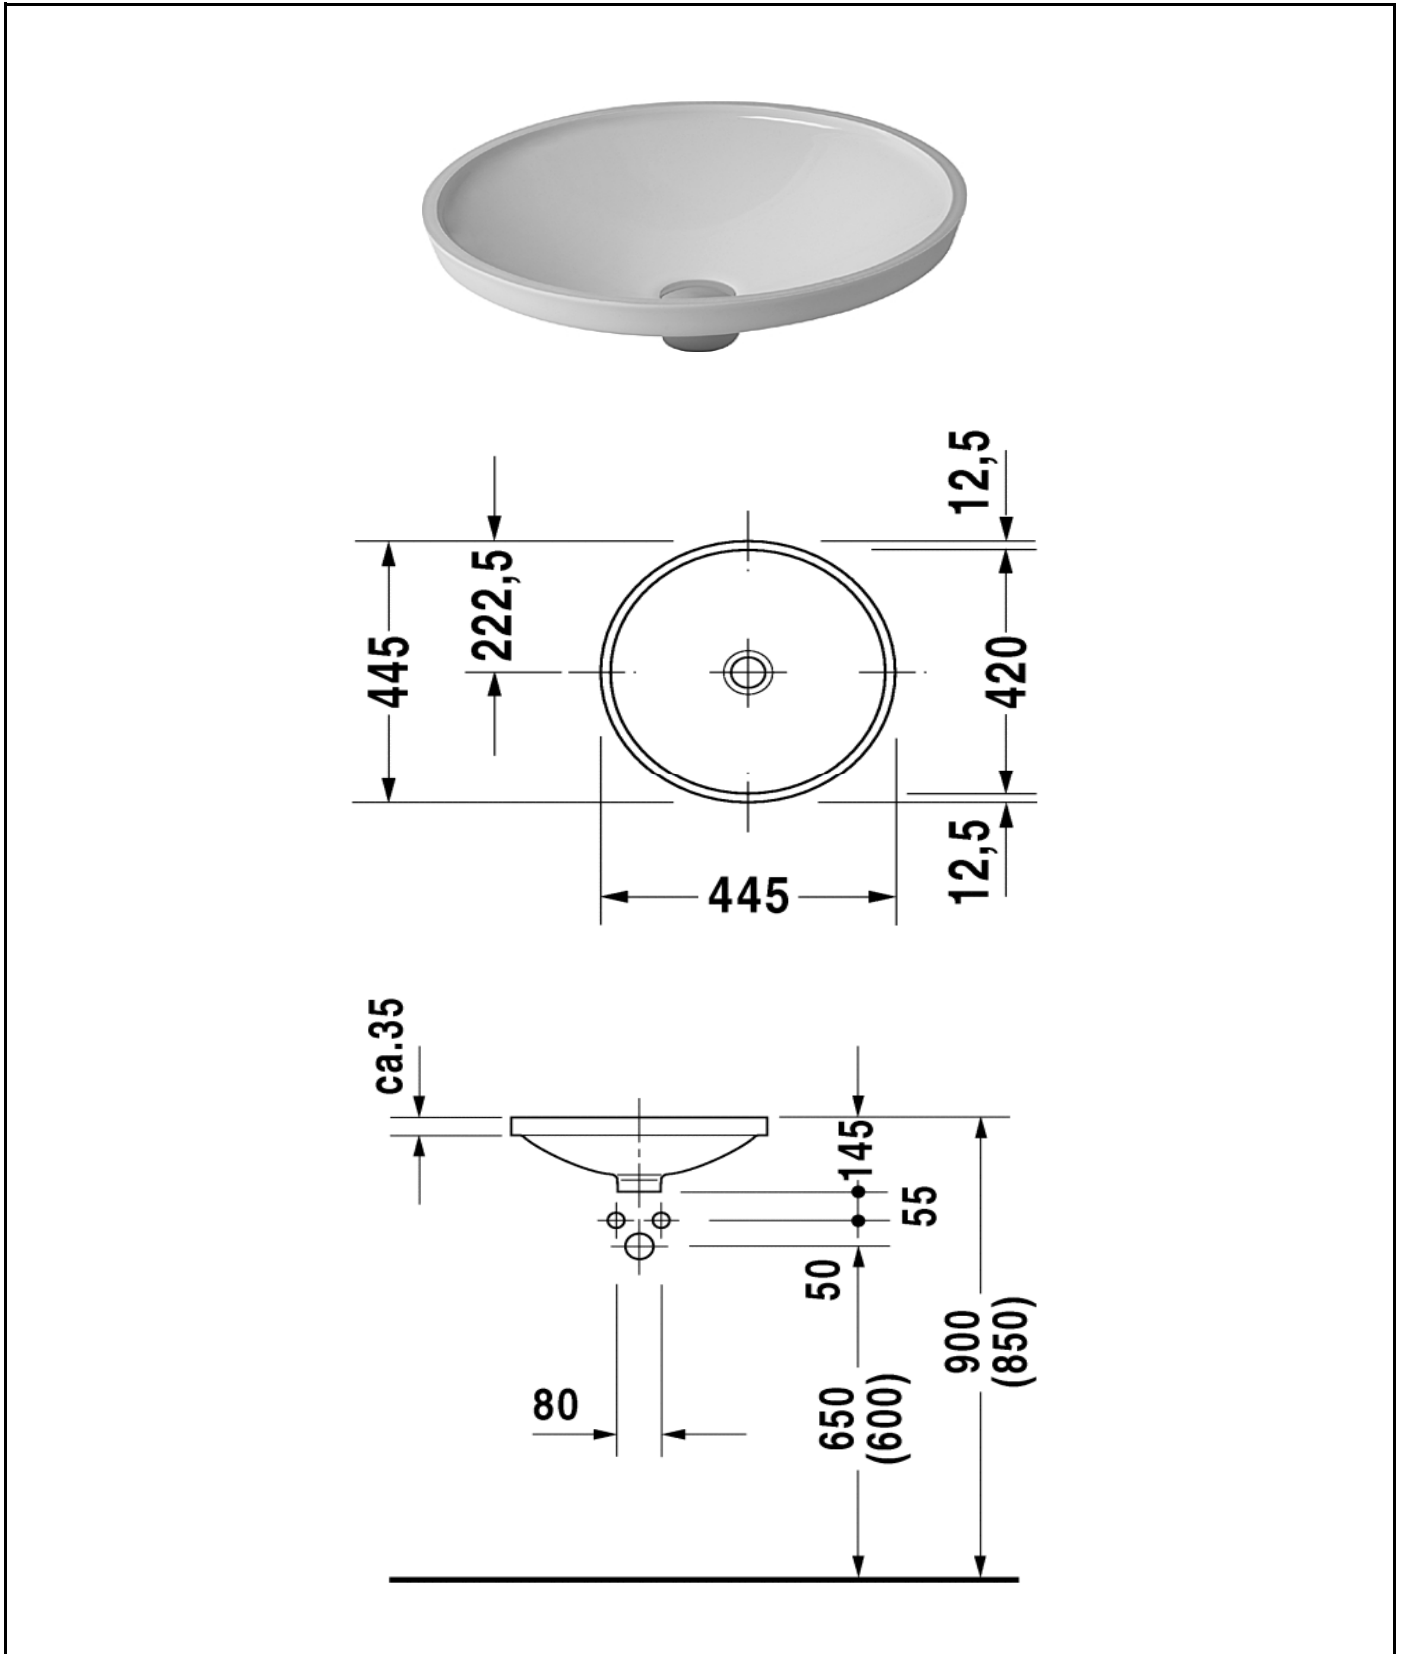

Duravit Architect Undermount Basin

Code: 319.42

*Inspirational + European + Bathroomware*