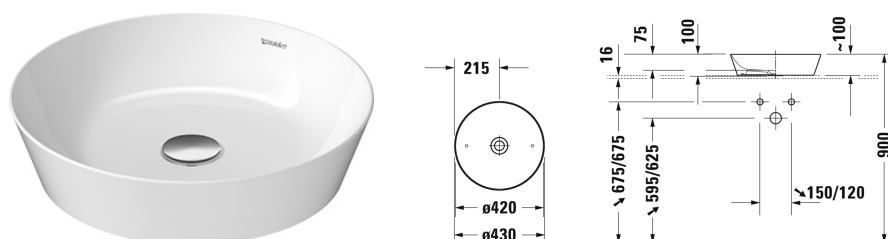

**Cape Cod Washbowl # 232843..00 / 232843..00 / 232843..00**

| &lt; Ø 430 mm &gt; |

Washbowl	Dimension	Weight	Order number
without tap platform, without overflow, Ø 430 mm			
<b>Colors</b>			
00 White Alpin 26 White/White Satin Matt 32 White Satin Matt			
<b>Variant</b>			
☒ inside colour White, outside colour White	Ø 430 mm	5.800 kilogram	232843..00
☒ inside colour White, outside colour White Satin Matt	Ø 430 mm	5.800 kilogram	232843..00
☒ inside colour White Satin Matt, outside colour White Satin Matt	Ø 430 mm	5.800 kilogram	232843..00
<b>Infobox</b>			
Made from DuraCeram			
Sanitary ceramics with the special WonderGliss surface finish will remain clean and attractive-looking for a long time to come. When ordering WonderGliss please add a "1" as eleventh digit to the model number.			
<b>Accessory</b>			
Slotted waste for washbasins without overflow	50 mm	0.300 kilogram	005024
Design Siphon		1.500 kilogram	005036
<b>Suitable products</b>			
Vanity unit floor-standing 1 console, 1 shelf below, 700 x 480 mm	700 x 480 mm		CC9534
Console for above counter basin and countertop basin compact 1 console with one cut-out, price per section of 100 mm, basic price till 800 mm, 45 mm thickness, 480 mm	480 mm		UV100C
Console for above counter basin and countertop basin compact 1 console with two cut-outs, price per section of 100 mm, basic price till 800 mm, 45 mm thickness, 480 mm	480 mm		UV101C
Console for above counter basin and countertop basin compact 1 console with one cut-out, price per section of 100 mm, basic price till 800 mm, 30 mm thickness, 480 mm	480 mm		UV104C