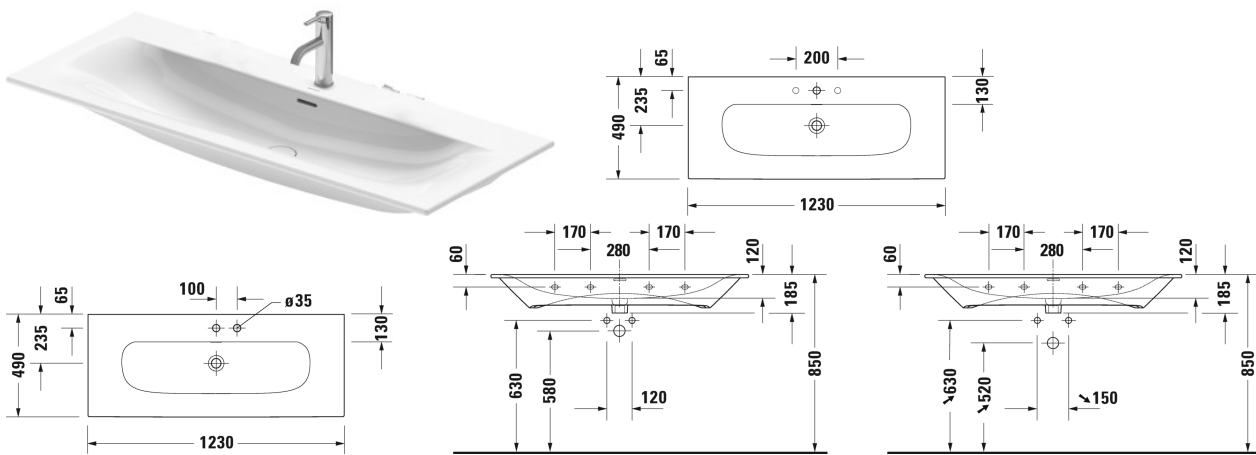

Viu Washbasin, furniture washbasin # 2344120000 /  
2344120030 / 2344120058 / 2344120060

|< 1230 mm >|

Washbasin, furniture washbasin	Dimension	Weight	Order number
with overflow, with tap platform, Ceramic covered push-open waste included, underneath glazed, 1230 mm			
<b>Colors</b>			
00 White Alpin			
<b>Variant</b>			
●	1230 x 490 mm	35.800 kilogram	2344120000
●●●	1230 x 490 mm	35.800 kilogram	2344120030
●●	1230 x 490 mm	35.800 kilogram	2344120058
⊗	1230 x 490 mm	35.800 kilogram	2344120060
<b>Infobox</b>			
For mounting ceramics larger than 1200mm two sets of fixings #6951000000 are required			
Sanitary ceramics with the special WonderGliss surface finish will remain clean and attractive-looking for a long time to come. When ordering WonderGliss please add a "1" as eleventh digit to the model number.			
<b>Accessory</b>			
Space saving siphon	1 1/4" mm	0.400 kilogram	005076
Design Siphon		1.500 kilogram	005036
<b>Suitable products</b>			
Vanity unit wall-mounted 1 pull-out compartment, for Viu # 234412, 1220 x 481 mm	1220 x 481 mm		LC6139