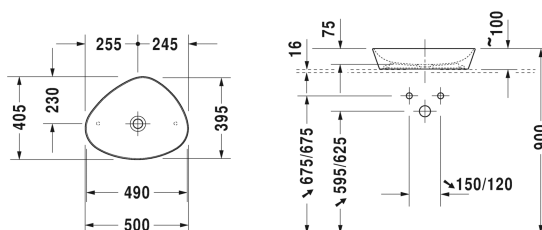

Washbowl # 233950..00

| < 500 mm > |

Washbowl	Dimension	Weight	Order number
without tap platform, without overflow, 500 mm			
Colors			
00 White Alpin			
Variant			
•	500 x 405 mm	5,800 kg	233950..00
Sanitary ceramics with the special WonderGliss surface finish will remain clean and attractive-looking for a long time to come. When ordering WonderGliss please add a "1" as eleventh digit to the model number.			
Accessory			
Design Siphon		1,500 kg	005036
Design angle valve with rosette	1/2" mm	0,500 kg	003045
Slotted waste	50 mm	0,300 kg	005024

All drawings contain the necessary measurements which are subject to standard tolerances. They are stated in mm and are non-binding. Exact measurements, in particular for customised installation scenarios, can only be taken from the finished ceramic piece.