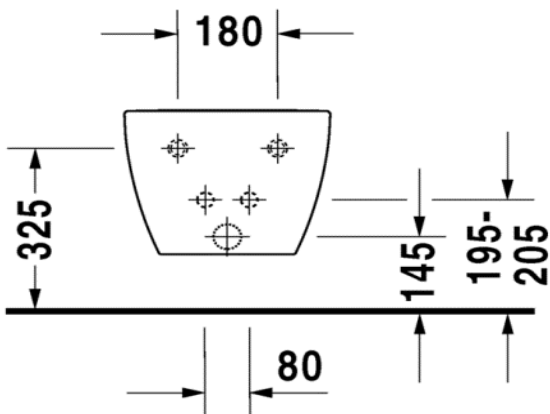

# TECHNICAL SCHEDULE

Duravit Happy D.2 bidet wall mounted

Code: 2258.15

*Inspirational + European + Bathroomware*