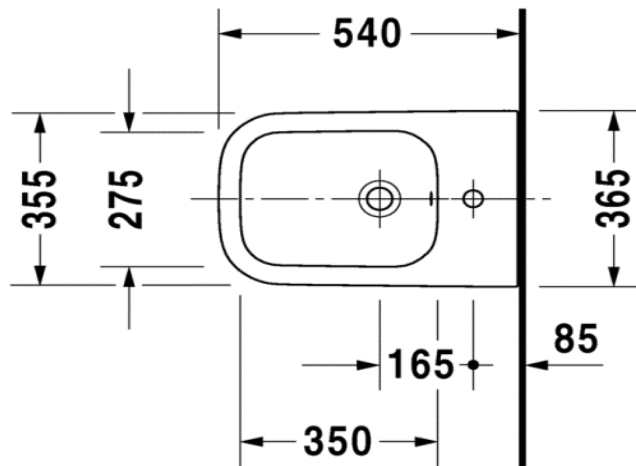

# TECHNICAL SCHEDULE

Duravit Happy D.2 bidet wall mounted

Code: 2258.15

*Inspirational + European + Bathroomware*