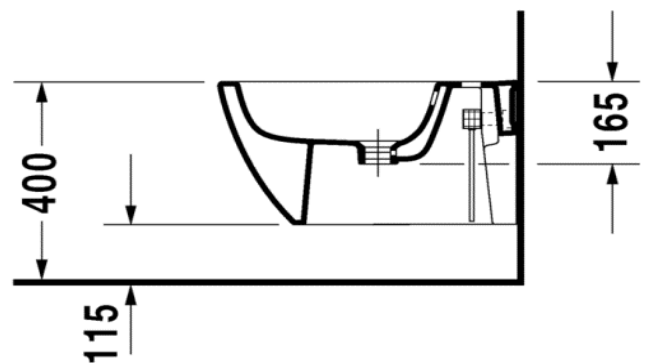

# TECHNICAL SCHEDULE

Duravit Happy D.2 bidet wall mounted

Code: 2258.15

*Inspirational + European + Bathroomware*