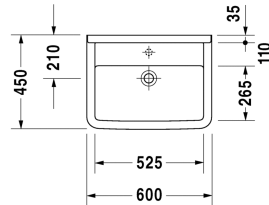

Starck 3 Washbasin Med # 0307600000

| < 600 mm > |

Washbasin Med	Dimension	Weight	Order number
without overflow, with tap platform, underneath glazed, 600 mm			
Colors			
00 White Alpin			
Variant			
●	600 x 450 mm	18.300 kilogram	0307600000
Sanitary ceramics with the special WonderGliss surface finish will remain clean and attractive-looking for a long time to come. When ordering WonderGliss please add a "1" as eleventh digit to the model number.			
Accessory			
Slotted waste for washbasins without overflow	75 mm	0.400 kilogram	005038
Suitable products			
Pedestal for # 030065, 030060, 030055, 030410, 030480, 030470, 033213, 030760, 030750, 150 x 210 mm	150 x 210 mm		086516
Siphon cover for # 030065, 030060, 030055, 030410, 030480, 030470, 033213, 030760, 030750, 170 x 285 mm	170 x 285 mm		086515

All drawings contain the necessary measurements which are subject to standard tolerances. They are stated in mm and are non-binding. Exact measurements, in particular for customised installation scenarios, can only be taken from the finished piece.