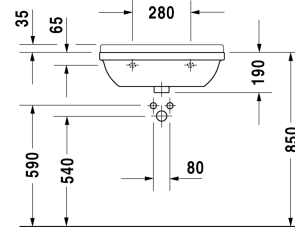

Starck 3 Washbasin Med # 0307600000

| < 600 mm > |

Washbasin Med	Dimension	Weight	Order number
without overflow, with tap platform, underneath glazed, 600 mm			
Colors			
00 White Alpin			
Variant			
●	600 x 450 mm	18.300 kilogram	0307600000
Sanitary ceramics with the special WonderGliss surface finish will remain clean and attractive-looking for a long time to come. When ordering WonderGliss please add a "1" as eleventh digit to the model number.			
Accessory			
Slotted waste for washbasins without overflow	75 mm	0.400 kilogram	005038
Suitable products			
Pedestal for # 030065, 030060, 030055, 030410, 030480, 030470, 033213, 030760, 030750, 150 x 210 mm	150 x 210 mm		086516
Siphon cover for # 030065, 030060, 030055, 030410, 030480, 030470, 033213, 030760, 030750, 170 x 285 mm	170 x 285 mm		086515

All drawings contain the necessary measurements which are subject to standard tolerances. They are stated in mm and are non-binding. Exact measurements, in particular for customised installation scenarios, can only be taken from the finished piece.