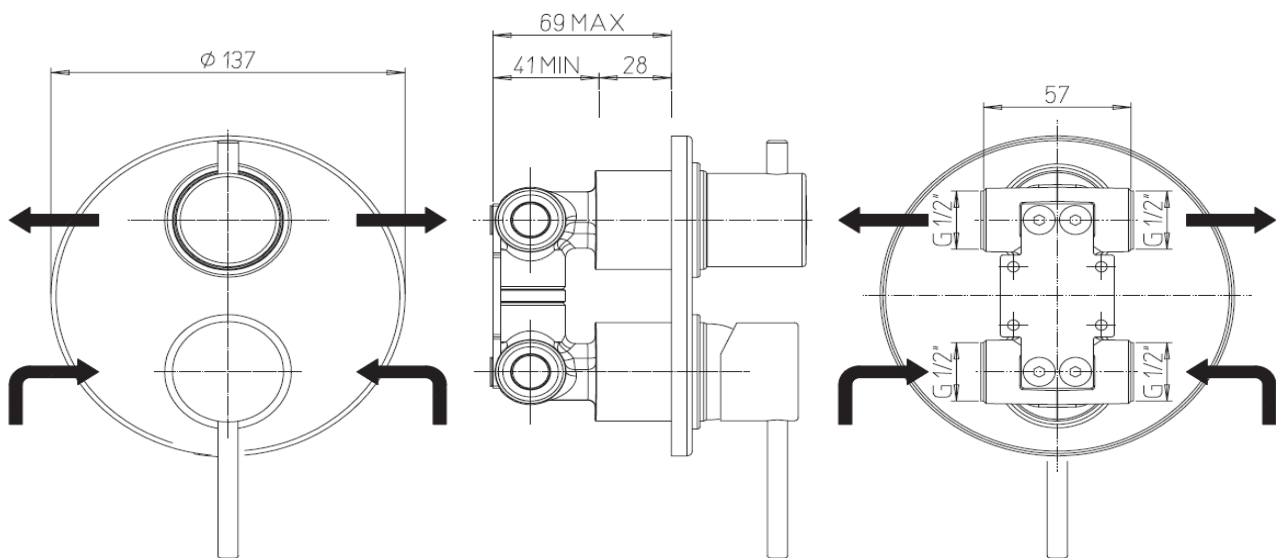

# Paini COX

Paini Cox shower / bath mixer with diverter

Finish: Chrome

78CR6911

**Made in Italy**

10 Year Warranty (2 Year for Black)

**For Equal Pressure only**

Max. Operating Pressure: 500Kpa.

Min. Operating Pressure: 50Kpa.

*Pipework must be flushed before installation*

*Please install as per manufacturers instructions in the box*

**Available finishes:**

CQ - Brushed Nickel

BK - Black

Due to our policy of continuous product development, the design and specification shown are subject to change without notice.