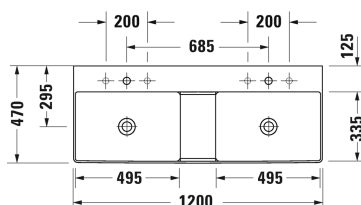

**DuraSquare Double washbasin, double furniture washbasin ground # 2353120014 / 2353120071 / 2353120073 / 2353120079**

| < 1200 mm > |

| Double washbasin, double furniture washbasin ground  | Dimension     | Weight          | Order number |
|--|---------------|-----------------|--------------|
| without overflow, with tap platform, ceramic covered slotted waste included, fixings included, 1200 mm   |               |                 |              |
| <b>Colors</b>  |               |                 |              |
| 00 White Alpin   |               |                 |              |
| <b>Variant</b>   |               |                 |              |
| ● ●  | 1200 x 470 mm | 29.000 kilogram | 2353120014   |
| ●  | 1200 x 470 mm | 29.000 kilogram | 2353120071   |
| ● ● ●  | 1200 x 470 mm | 29.000 kilogram | 2353120073   |
| ☒  | 1200 x 470 mm | 29.000 kilogram | 2353120079   |
| <b>Infobox</b>   |               |                 |              |
| Made from DuraCeram  |               |                 |              |
| Sanitary ceramics with the special WonderGliss surface finish will remain clean and attractive-looking for a long time to come.<br>When ordering WonderGliss please add a "1" as eleventh digit to the model number. |               |                 |              |
| <b>Accessory</b>   |               |                 |              |
| Design Siphon  |               | 1.500 kilogram  | 005036       |
| <b>Suitable products</b>   |               |                 |              |
| Console for above counter basin and countertop basin 1 console with one cut-out, price per section of 100 mm, basic price till 800 mm, 30 mm thickness, 550 mm   |               |                 | XV106C       |