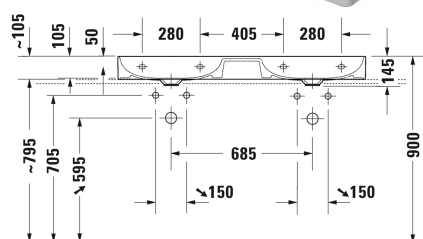

DuraSquare Double washbasin, double furniture washbasin ground # 2353120014 / 2353120071 / 2353120073 / 2353120079

| < 1200 mm > |

Double washbasin, double furniture washbasin ground	Dimension	Weight	Order number
without overflow, with tap platform, ceramic covered slotted waste included, fixings included, 1200 mm			
Colors			
00 White Alpin			
Variant			
● ●	1200 x 470 mm	29.000 kilogram	2353120014
●	1200 x 470 mm	29.000 kilogram	2353120071
● ● ●	1200 x 470 mm	29.000 kilogram	2353120073
☒	1200 x 470 mm	29.000 kilogram	2353120079
Infobox			
Made from DuraCeram			
Sanitary ceramics with the special WonderGliss surface finish will remain clean and attractive-looking for a long time to come. When ordering WonderGliss please add a "1" as eleventh digit to the model number.			
Accessory			
Design Siphon		1.500 kilogram	005036
Suitable products			
Console for above counter basin and countertop basin 1 console with one cut-out, price per section of 100 mm, basic price till 800 mm, 30 mm thickness, 550 mm			XV106C