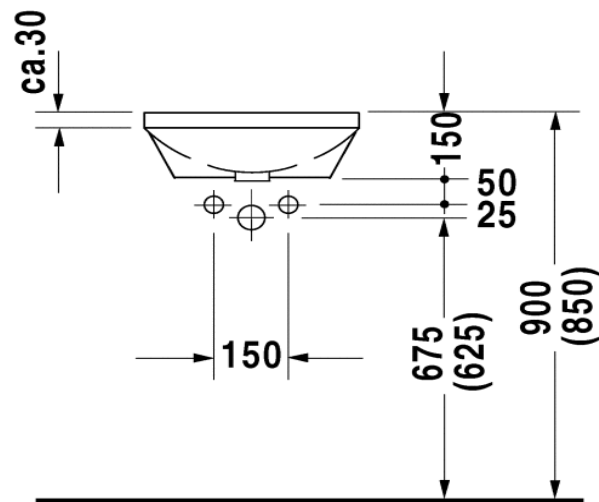

Duravit Architect Undermount Basin

Code: 463.40

*Inspirational + European + Bathroomware*