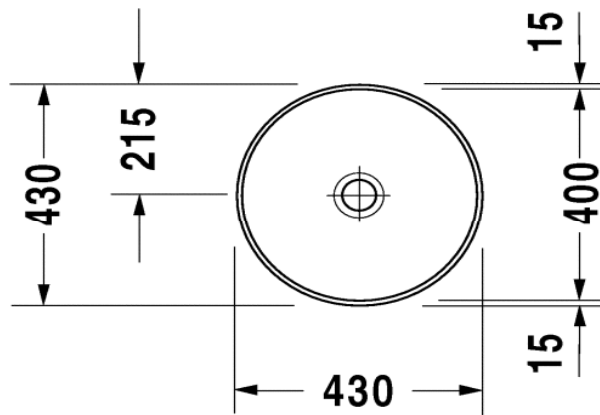

Duravit Architect Undermount Basin

Code: 463.40

*Inspirational + European + Bathroomware*