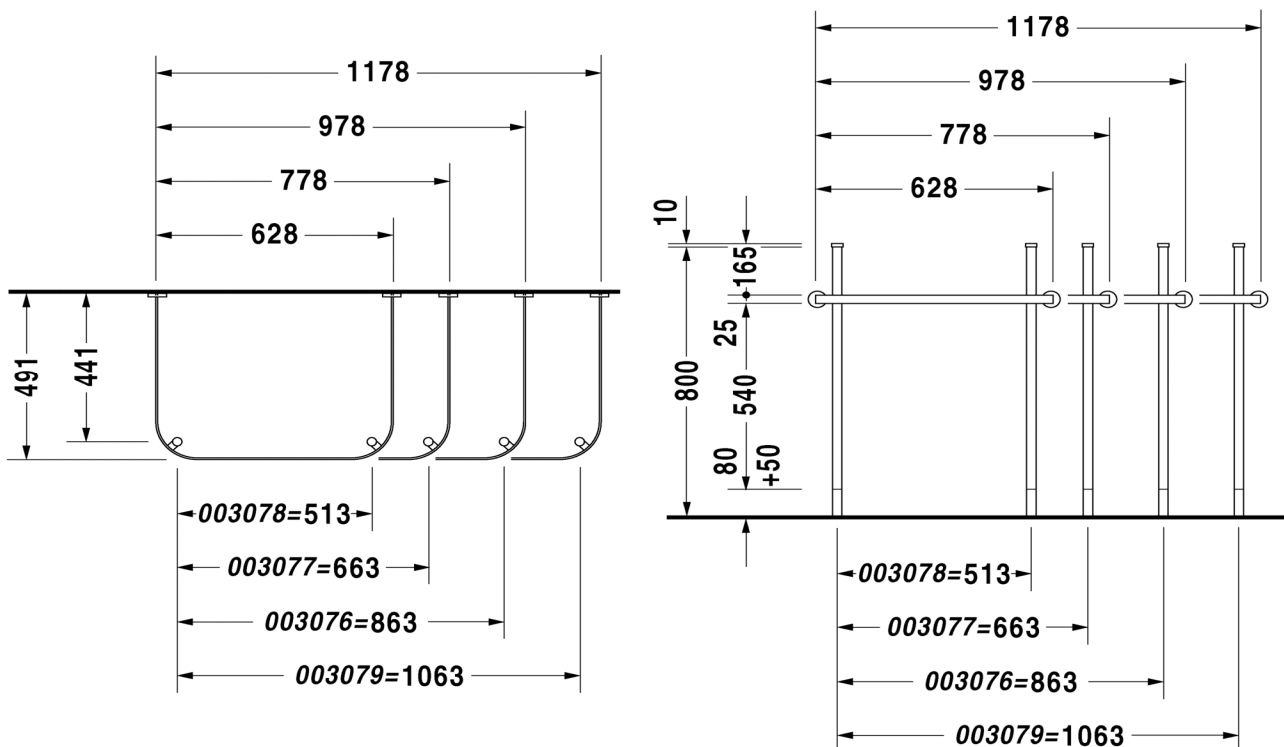

TECHNICAL SCHEDULE

Duravit Happy D.2 console for 2318.65

Code: 307.81

Inspirational + European + Bathroomware

t 09 444 5656

e info@metrix.co.nz

www.metrix.co.nz