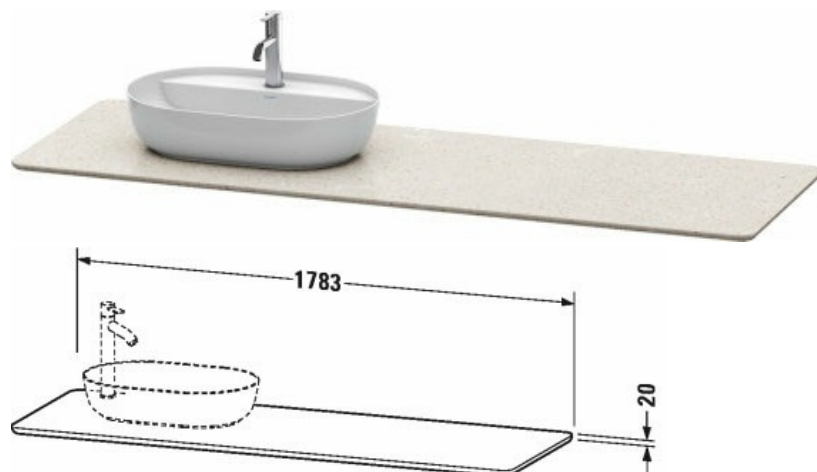

Luv Quartz stone console # LU9468 L/R

|< 1783 mm >|

Quartz stone console	Dimension	Weight	Order number
1 countertop with one cut-out left or right, for vanity units for console			
<b>Colors</b>			
M17 Quartz Stone White Structure M25 Quartz Stone Sand Structure M33 Quartz Stone Grey Structure			
<b>Variant</b>			
	1783 x 595 mm		LU9468 L/R
<b>Infobox</b>			
suitable for vanity unit # LU9563, LU9568, Mounting instructions, please see vanity unit, Please specify when ordering:, - L/R = Washbasin left or right possible			
<b>Suitable products</b>			
Vanit unit for console floor-standing 2 pull-out compartments, 1733 x 570 mm	1733 x 570 mm		LU9563 L/R
Vanit unit for console floor-standing 2 drawers, 2 pull-out compartments, 1733 x 570 mm	1733 x 570 mm		LU9568 L/R