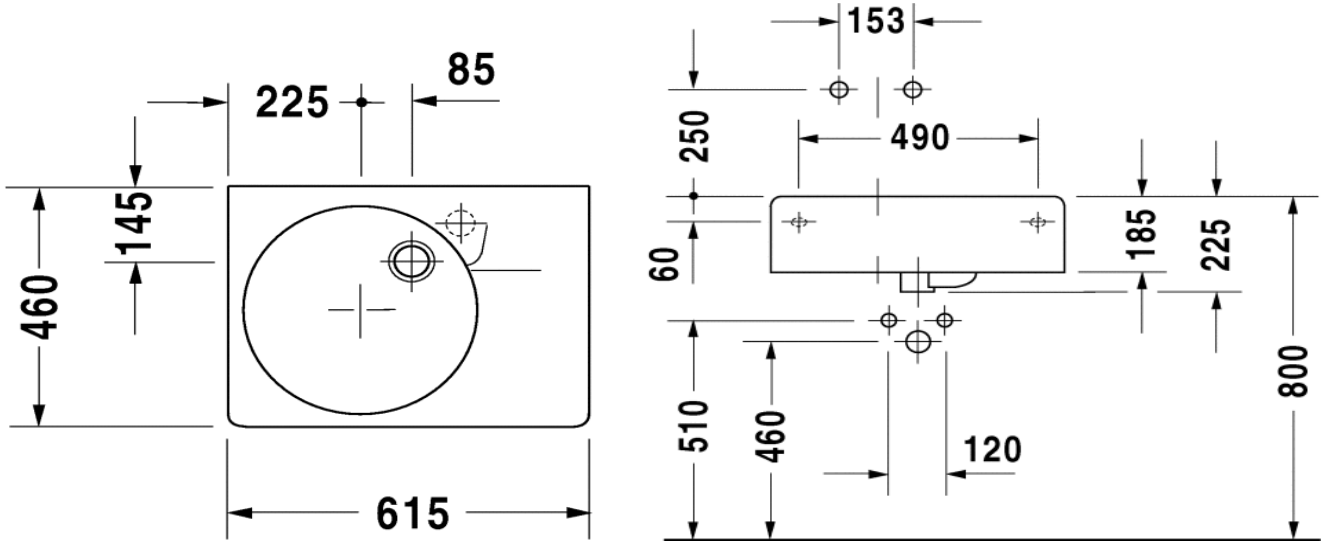

Duravit Scola Left Bowl Washbasin

Code: 684.60

1 or no taphole

*Inspirational + European + Bathroomware*