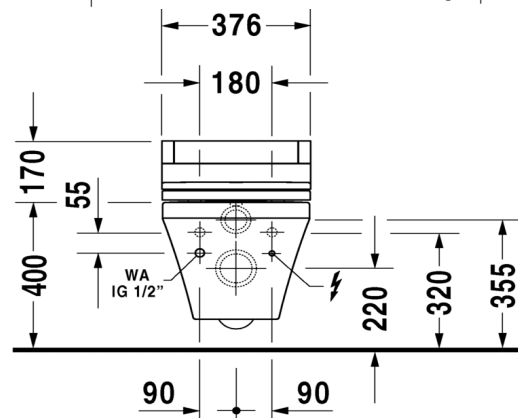

# DURAVIT DuraStyle

Duravit DuraStyle wall mounted toilet for SensoWash  
 (Requires SensoWash C shower toilet seat 610200)  
**2537.59**

(Requires SensoWash Slim shower toilet seat 611200)

5 Year warranty (Vitreous China)  
 WELS Rating: 4 Star - 4.5/3 L

Max. Operating Pressure: 500Kpa.  
 Min. Operating Pressure: 50Kpa.  
*Pipework must be flushed before installation*  
*Please install as per manufacturers instructions in the box*

Due to our policy of continuous product development, the design and specification shown are subject to change without notice.  
 Please confirm all particulars with your sales consultant prior to purchase.