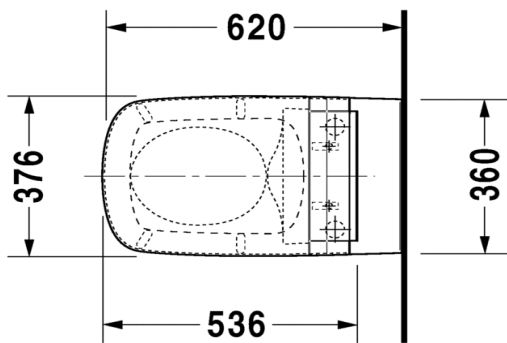

# DURAVIT DuraStyle

Duravit DuraStyle wall mounted toilet for SensoWash  
 (Requires SensoWash C shower toilet seat 610200)  
**2537.59**

(Requires SensoWash Slim shower toilet seat 611200)

5 Year warranty (Vitreous China)  
 WELS Rating: 4 Star - 4.5/3 L