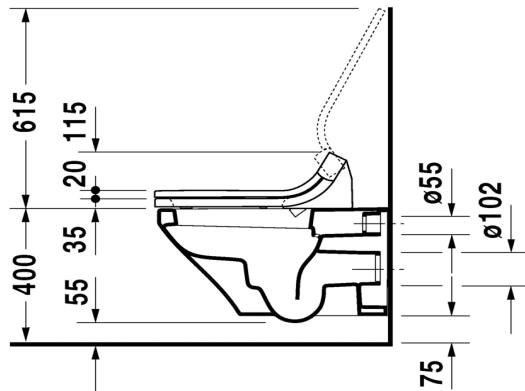

# DURAVIT DuraStyle

Duravit DuraStyle wall mounted toilet for SensoWash  
 (Requires SensoWash C shower toilet seat 610200)  
**2537.59**

(Requires SensoWash Slim shower toilet seat 611200)

5 Year warranty (Vitreous China)  
 WELS Rating: 4 Star - 4.5/3 L

Max. Operating Pressure: 500Kpa.  
 Min. Operating Pressure: 50Kpa.  
*Pipework must be flushed before installation*  
*Please install as per manufacturers instructions in the box*

Due to our policy of continuous product development, the design and specification shown are subject to change without notice.  
 Please confirm all particulars with your sales consultant prior to purchase.