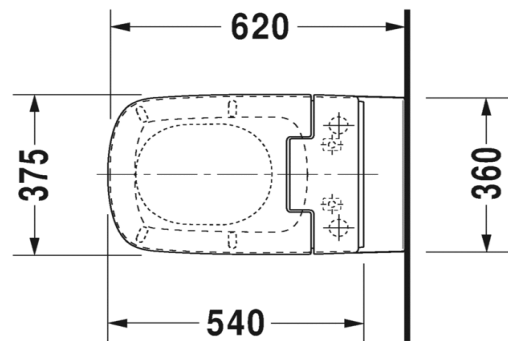

# DURAVIT DuraStyle

Duravit DuraStyle wall mounted toilet for SensoWash  
 (Requires SensoWash C shower toilet seat 610200)  
**2537.59**

(Requires SensoWash Slim shower toilet seat 611200)

5 Year warranty (Vitreous China)  
 WELS Rating: 4 Star - 4.5/3 L

Max. Operating Pressure: 500Kpa.  
 Min. Operating Pressure: 50Kpa.  
*Pipework must be flushed before installation*  
*Please install as per manufacturers instructions in the box*

Due to our policy of continuous product development, the design and specification shown are subject to change without notice.  
 Please confirm all particulars with your sales consultant prior to purchase.