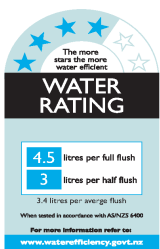

# DURAVIT DuraStyle

Duravit DuraStyle wall mounted toilet for SensoWash  
 (Requires SensoWash C shower toilet seat 610200)  
**2537.59**

(Requires SensoWash Slim shower toilet seat 611200)

5 Year warranty (Vitreous China)  
 WELS Rating: 4 Star - 4.5/3 L