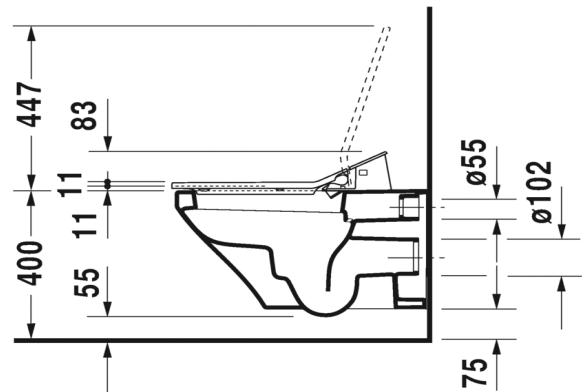

# DURAVIT DuraStyle

Duravit DuraStyle wall mounted toilet for SensoWash  
 (Requires SensoWash C shower toilet seat 610200)  
**2537.59**

(Requires SensoWash Slim shower toilet seat 611200)

5 Year warranty (Vitreous China)  
 WELS Rating: 4 Star - 4.5/3 L

Max. Operating Pressure: 500Kpa.  
 Min. Operating Pressure: 50Kpa.  
*Pipework must be flushed before installation*  
*Please install as per manufacturers instructions in the box*

Due to our policy of continuous product development, the design and specification shown are subject to change without notice.  
 Please confirm all particulars with your sales consultant prior to purchase.