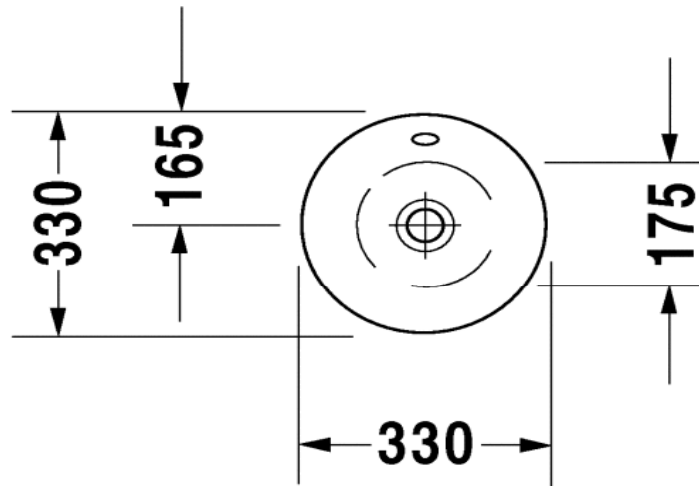

Duravit Starck 1 Washbowl Top Mounted

Code: 408.33

*Inspirational + European + Bathroomware*