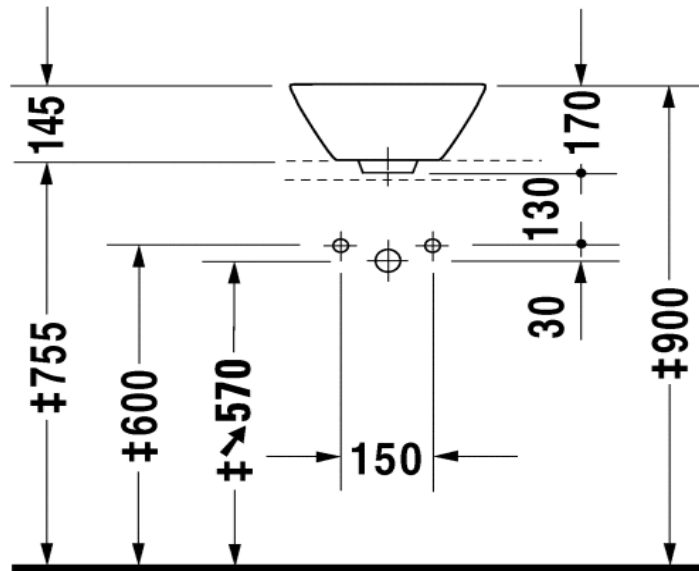

Duravit Starck 1 Washbowl Top Mounted

Code: 408.33

*Inspirational + European + Bathroomware*