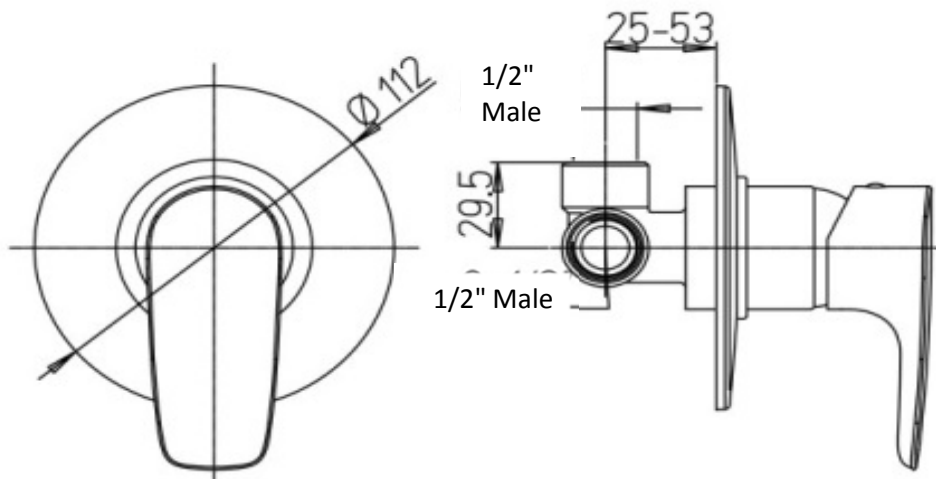

# Paini Parallel

Paini Parallel shower mixer

Finish: Chrome

47CR690

**Made in Italy**

5 Year Warranty

**For Equal Pressure only**

Max. Operating Pressure: 500Kpa.