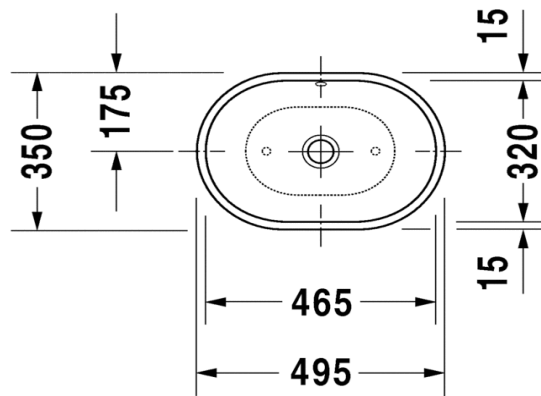

TECHNICAL SCHEDULE

Duravit Foster Vessel Basin

Code: 335.50

Inspirational + European + Bathroomware