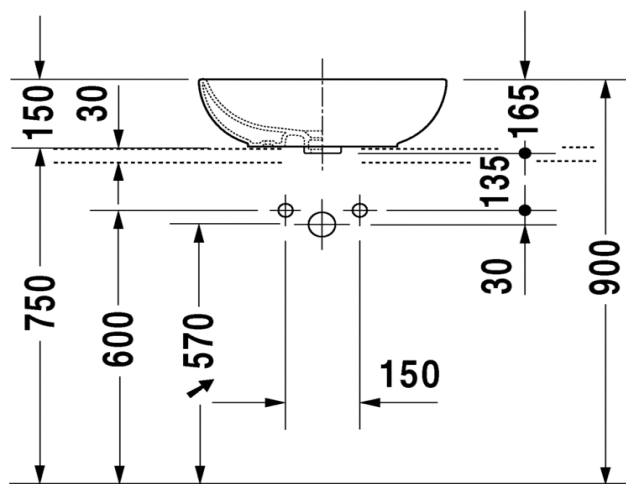

TECHNICAL SCHEDULE

Duravit Foster Vessel Basin

Code: 335.50

Inspirational + European + Bathroomware