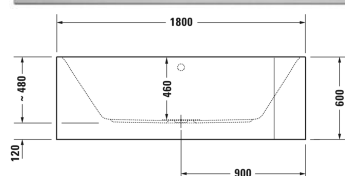

Happy D.2 Plus Bathtub # 700449800000000

| < 1800 mm > |

Bathtub	Dimension	Weight	Order number
corner left, with two backrest slopes, with integrated acrylic panel and support frame, sanitary acrylic , Filling capacity 180 litre			
Colors			
M80 Graphit Super Matt			
Variant			
Bathtub in white with acrylic panel Graphite Super Matt	1800 x 800 mm	64.000 kilogram	700449800000000
Infobox			
Please note that the integrated panel has a draft angle due to the production process, i.e. it runs not vertical down			
Suitable setting			
LED coloured light with remote control for bathtubs, (white -00, chrome -10)			790840
Bathtub handle chrome			792804
Suitable products			
Rubber profile for noise reduction, length: 3300 mm,			790126
Headrest for Happy D.2, Paiova 5, for Happy D.2 Plus, material: polyurethane, white,			790009
Waste and overflow Quadroval for bathtubs with central outlet, with flexible hose, outlet diameter 52 mm, bowden cable 700 mm,			791219
Waste and overflow Quadroval with water inlet, for bathtubs with central outlet, with flexible hose, outlet diameter 52 mm, *, bowden cable 700 mm,			791220

Happy D.2 Plus Bathtub # 700449800000000

|< 1800 mm >|

Waste and overflow Quadroval with base inlet, chrome, for bathtubs, with flexible hose, **, outlet diameter 52 mm, length of bowden cable 725 mm,

791228

All drawings contain the necessary measurements which are subject to standard tolerances. They are stated in mm and are non-binding. Exact measurements, in particular for customised installation scenarios, can only be taken from the finished piece.