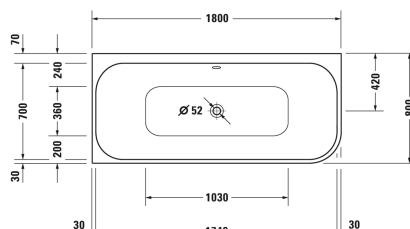

Happy D.2 Plus Bathtub # 700449800000000

| < 1800 mm > |

Bathtub	Dimension	Weight	Order number
corner left, with two backrest slopes, with integrated acrylic panel and support frame, sanitary acrylic , Filling capacity 180 litre			
Colors			
M80 Graphit Super Matt			
Variant			
Bathtub in white with acrylic panel Graphite Super Matt	1800 x 800 mm	64.000 kilogram	700449800000000
Infobox			
Please note that the integrated panel has a draft angle due to the production process, i.e. it runs not vertical down			
Suitable setting			
LED coloured light with remote control for bathtubs, (white -00, chrome -10)			790840
Bathtub handle chrome			792804
Suitable products			
Rubber profile for noise reduction, length: 3300 mm,			790126
Headrest for Happy D.2, Paiova 5, for Happy D.2 Plus, material: polyurethane, white,			790009
Waste and overflow Quadroval for bathtubs with central outlet, with flexible hose, outlet diameter 52 mm, bowden cable 700 mm,			791219
Waste and overflow Quadroval with water inlet, for bathtubs with central outlet, with flexible hose, outlet diameter 52 mm, *, bowden cable 700 mm,			791220

Happy D.2 Plus Bathtub # 700449800000000

|< 1800 mm >|

Waste and overflow Quadroval with base inlet, chrome, for bathtubs, with flexible hose, **, outlet diameter 52 mm, length of bowden cable 725 mm,

791228

All drawings contain the necessary measurements which are subject to standard tolerances. They are stated in mm and are non-binding. Exact measurements, in particular for customised installation scenarios, can only be taken from the finished piece.