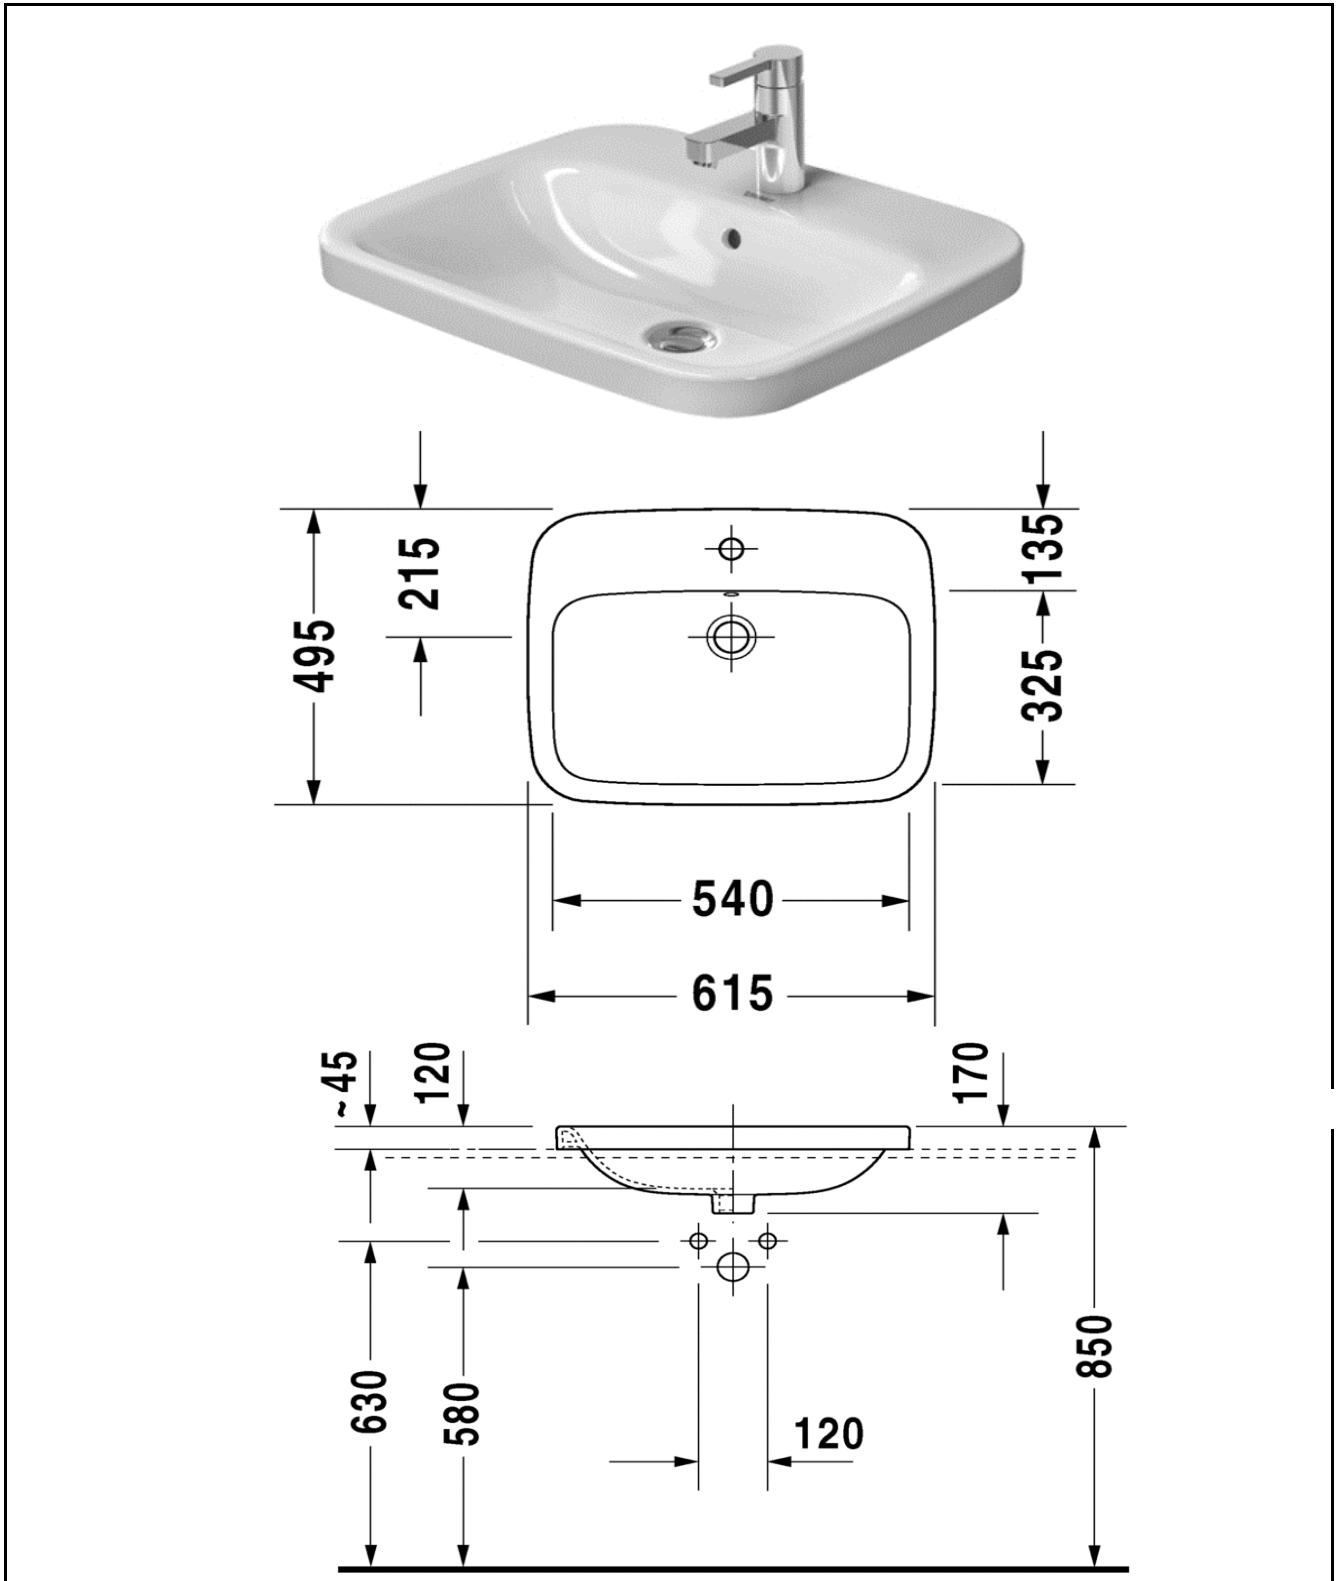

# TECHNICAL SCHEDULE

Duravit DuraStyle countertop basin

Code: 374.62

*Inspirational + European + Bathroomware*