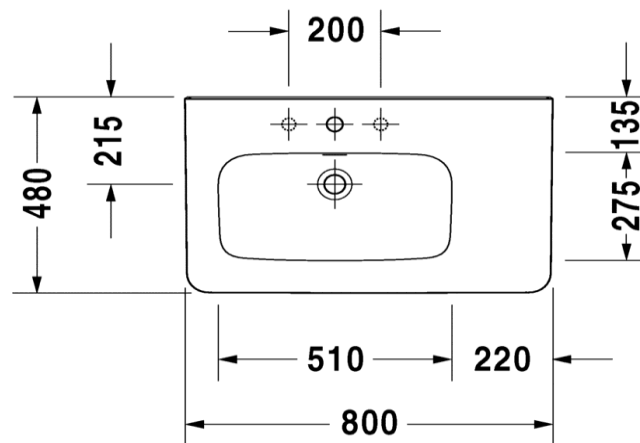

TECHNICAL SCHEDULE

Duravit Durastyle furniture basin LH

Code: 2325.80

Inspirational + European + Bathroomware