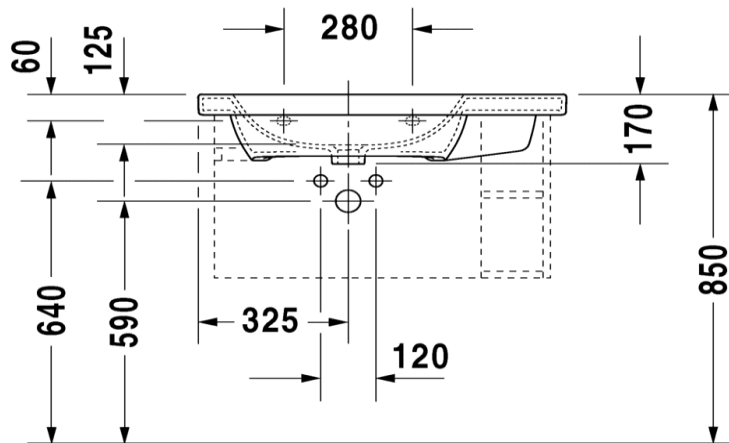

TECHNICAL SCHEDULE

Duravit Durastyle furniture basin LH

Code: 2325.80

Inspirational + European + Bathroomware