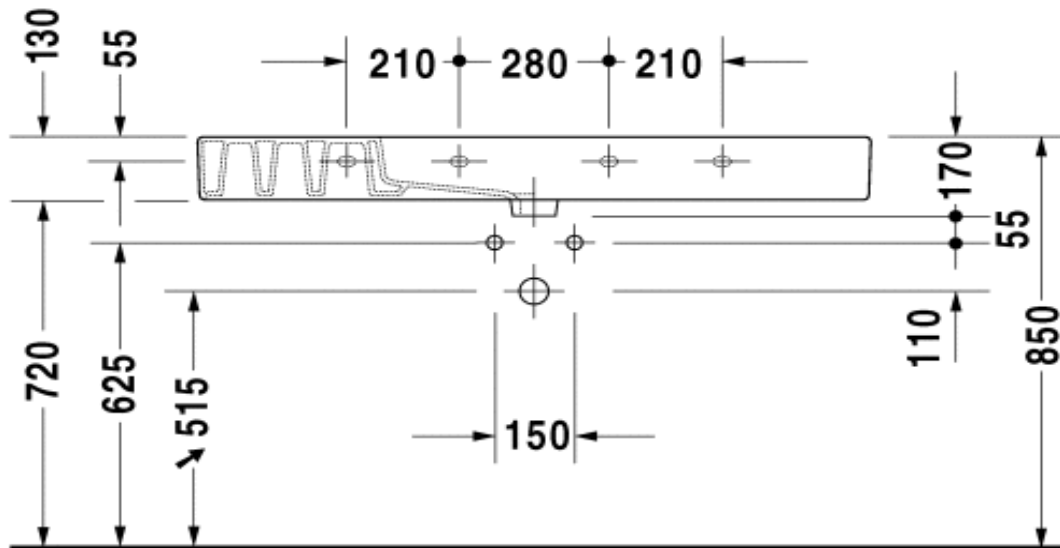

Duravit Vero Washbasin

Code: 329.12

*Inspirational + European + Bathroomware*