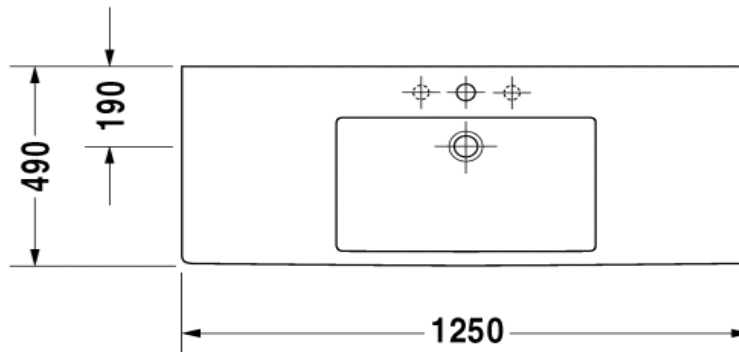

Duravit Vero Washbasin

Code: 329.12

*Inspirational + European + Bathroomware*