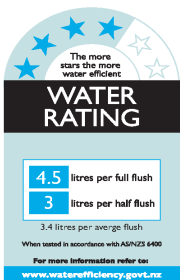

DURAVIT DuraStyle

Duravit DuraStyle compact wall hung toilet
(Requires soft close seat 063.79)

2539.09

5 Year warranty (Vitreous China)

WELS Rating: 4 Star - 4.5/3 L

Max. Operating Pressure: 500Kpa.

Min. Operating Pressure: 50Kpa.