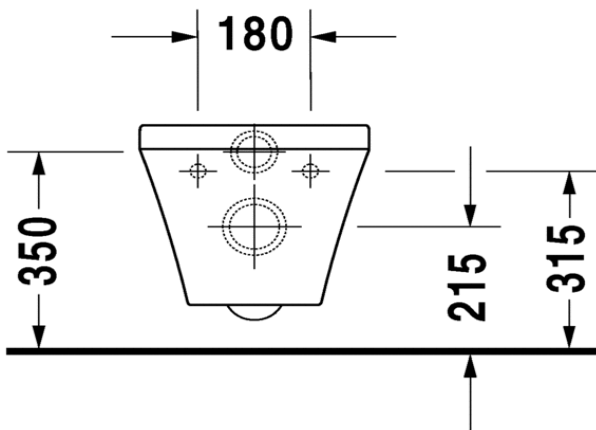

DURAVIT DuraStyle

Duravit DuraStyle compact wall hung toilet
(Requires soft close seat 063.79)

2539.09

5 Year warranty (Vitreous China)

WELS Rating: 4 Star - 4.5/3 L

Max. Operating Pressure: 500Kpa.

Min. Operating Pressure: 50Kpa.