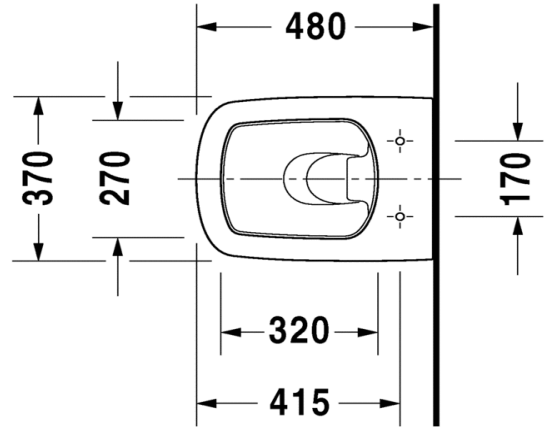

DURAVIT DuraStyle

Duravit DuraStyle compact wall hung toilet
(Requires soft close seat 063.79)

2539.09

5 Year warranty (Vitreous China)

WELS Rating: 4 Star - 4.5/3 L

Max. Operating Pressure: 500Kpa.

Min. Operating Pressure: 50Kpa.