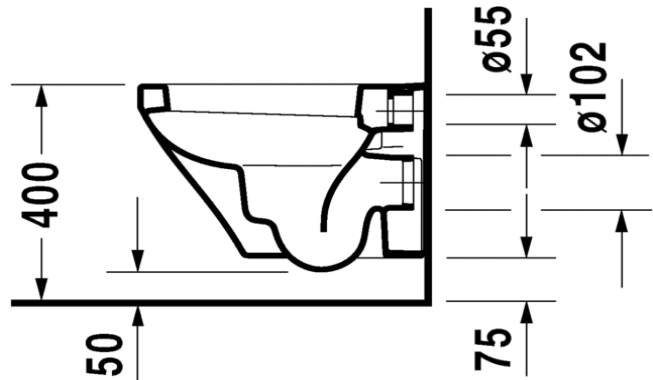

DURAVIT DuraStyle

Duravit DuraStyle compact wall hung toilet
(Requires soft close seat 063.79)

2539.09

5 Year warranty (Vitreous China)

WELS Rating: 4 Star - 4.5/3 L

Max. Operating Pressure: 500Kpa.

Min. Operating Pressure: 50Kpa.