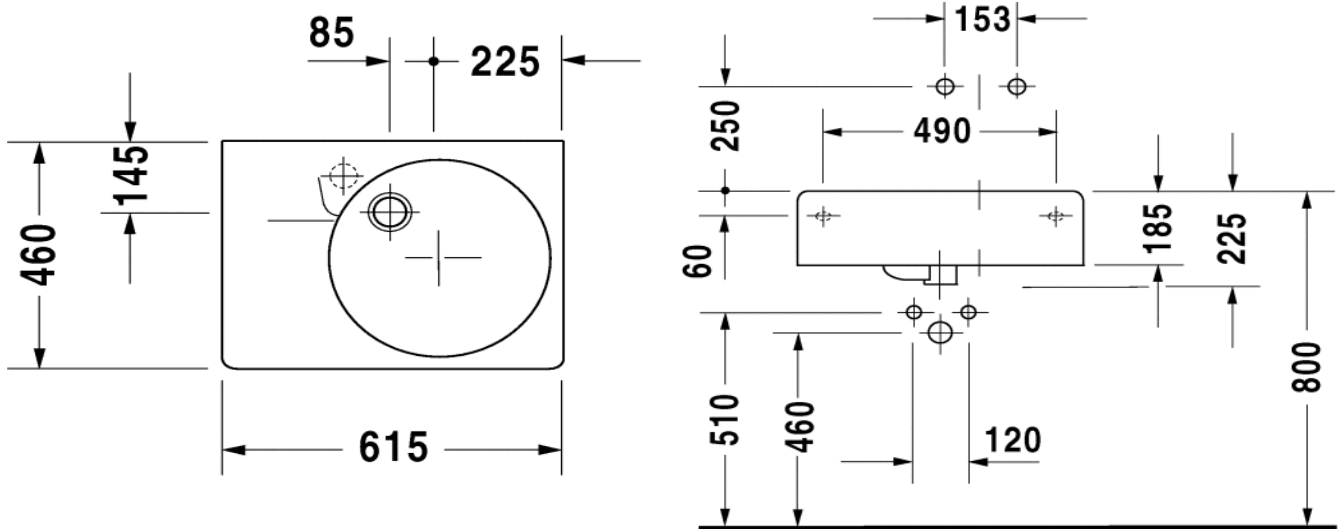

Duravit Scola Right Bowl Washbasin with Taphole

Code: 685.60TH

1 or no taphole

*Inspirational + European + Bathroomware*