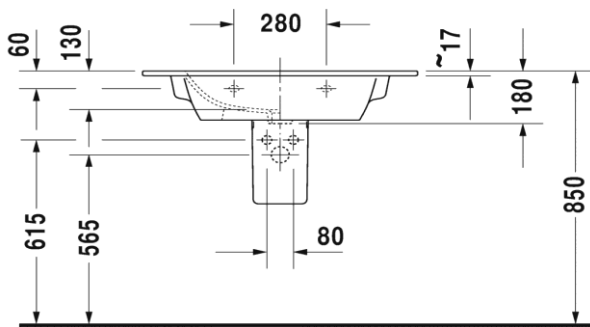

TECHNICAL SCHEDULE

Duravit ME by Starck furniture basin

Code: 2336.83

Inspirational + European + Bathroomware