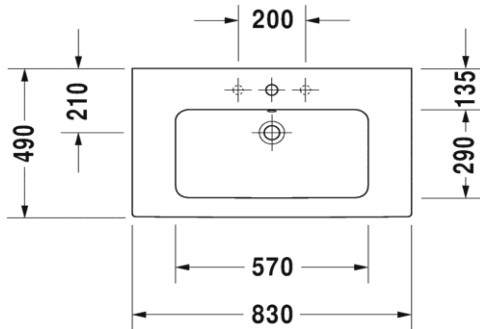

TECHNICAL SCHEDULE

Duravit ME by Starck furniture basin

Code: 2336.83

Inspirational + European + Bathroomware