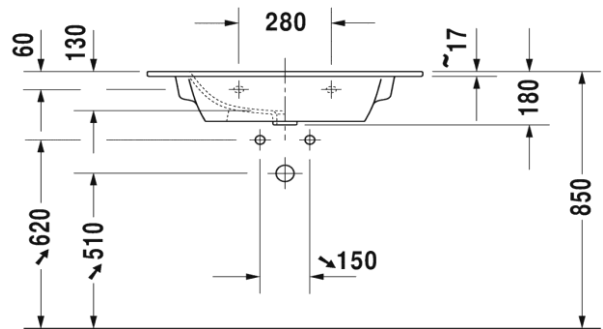

TECHNICAL SCHEDULE

Duravit ME by Starck furniture basin

Code: 2336.83

Inspirational + European + Bathroomware