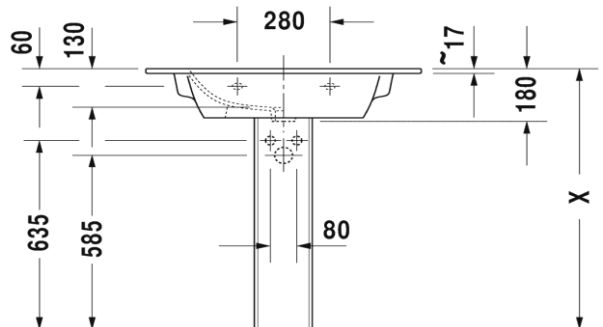

TECHNICAL SCHEDULE

Duravit ME by Starck furniture basin

Code: 2336.83

Inspirational + European + Bathroomware