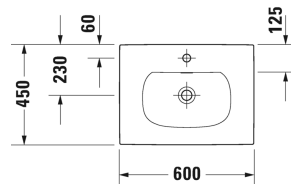

Viu Vanity basin # 0385600000 / 0385600030 / 0385600058 / 0385600060

| < 600 mm > |

Vanity basin	Dimension	Weight	Order number
countertop basin, with overflow, with tap platform, Ceramic covered push-open waste included, 600 mm			
Colors			
00 White Alpin			
Variant			
●	600 x 450 mm	9.100 kilogram	0385600000
●●●	600 x 450 mm	9.100 kilogram	0385600030
●●	600 x 450 mm	9.100 kilogram	0385600058
⊗	600 x 450 mm	9.100 kilogram	0385600060
Sanitary ceramics with the special WonderGliss surface finish will remain clean and attractive-looking for a long time to come. When ordering WonderGliss please add a "1" as eleventh digit to the model number.			
Suitable products			
Vanity unit wall-mounted 4 drawers, drawer beneath basin including cut-out for siphon and siphon cover, 1 countertop with one cut-out or two cut-outs, for 1 or 2 vanity basin(s), 1400 x 550 mm	1400 x 550 mm		KT6757 B/L/R
Vanity unit wall-mounted 1 pull-out compartment, countertop including one cut-out, for 1 vanity basin central, 1000 x 550 mm	1000 x 550 mm		KT6795
Vanity unit wall-mounted 1 pull-out compartment, countertop including one cut-out, for 1 vanity basin central, 1200 x 550 mm	1200 x 550 mm		KT6796