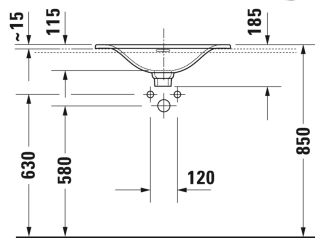

Viu Vanity basin # 0385600000 / 0385600030 / 0385600058 / 0385600060

| < 600 mm > |

Vanity basin	Dimension	Weight	Order number
countertop basin, with overflow, with tap platform, Ceramic covered push-open waste included, 600 mm			
Colors			
00 White Alpin			
Variant			
●	600 x 450 mm	9.100 kilogram	0385600000
●●●	600 x 450 mm	9.100 kilogram	0385600030
●●	600 x 450 mm	9.100 kilogram	0385600058
⊗	600 x 450 mm	9.100 kilogram	0385600060
Sanitary ceramics with the special WonderGliss surface finish will remain clean and attractive-looking for a long time to come. When ordering WonderGliss please add a "1" as eleventh digit to the model number.			
Suitable products			
Vanity unit wall-mounted 4 drawers, drawer beneath basin including cut-out for siphon and siphon cover, 1 countertop with one cut-out or two cut-outs, for 1 or 2 vanity basin(s), 1400 x 550 mm	1400 x 550 mm		KT6757 B/L/R
Vanity unit wall-mounted 1 pull-out compartment, countertop including one cut-out, for 1 vanity basin central, 1000 x 550 mm	1000 x 550 mm		KT6795
Vanity unit wall-mounted 1 pull-out compartment, countertop including one cut-out, for 1 vanity basin central, 1200 x 550 mm	1200 x 550 mm		KT6796