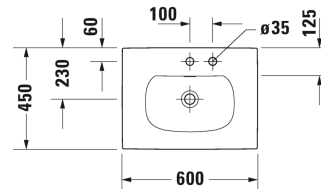

Viu Vanity basin # 0385600000 / 0385600030 / 0385600058 / 0385600060

| < 600 mm > |

Vanity basin	Dimension	Weight	Order number
countertop basin, with overflow, with tap platform, Ceramic covered push-open waste included, 600 mm			
Colors			
00 White Alpin			
Variant			
●	600 x 450 mm	9.100 kilogram	0385600000
●●●	600 x 450 mm	9.100 kilogram	0385600030
●●	600 x 450 mm	9.100 kilogram	0385600058
⊗	600 x 450 mm	9.100 kilogram	0385600060
Sanitary ceramics with the special WonderGliss surface finish will remain clean and attractive-looking for a long time to come. When ordering WonderGliss please add a "1" as eleventh digit to the model number.			
Suitable products			
Vanity unit wall-mounted 4 drawers, drawer beneath basin including cut-out for siphon and siphon cover, 1 countertop with one cut-out or two cut-outs, for 1 or 2 vanity basin(s), 1400 x 550 mm	1400 x 550 mm		KT6757 B/L/R
Vanity unit wall-mounted 1 pull-out compartment, countertop including one cut-out, for 1 vanity basin central, 1000 x 550 mm	1000 x 550 mm		KT6795
Vanity unit wall-mounted 1 pull-out compartment, countertop including one cut-out, for 1 vanity basin central, 1200 x 550 mm	1200 x 550 mm		KT6796