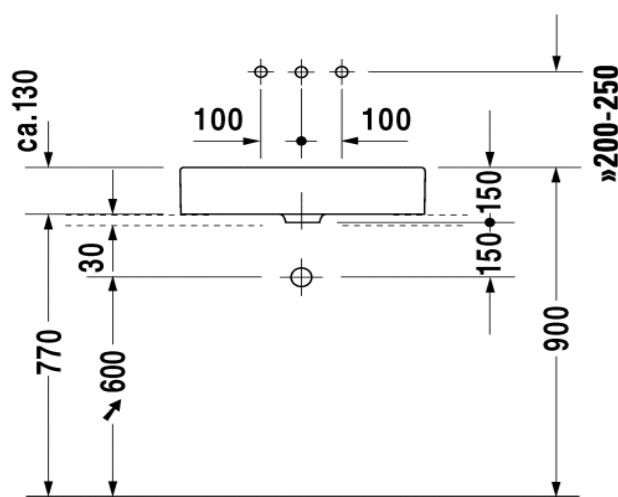

Duravit Vero Vessel Washbasin

Code: 455.60

*Inspirational + European + Bathroomware*