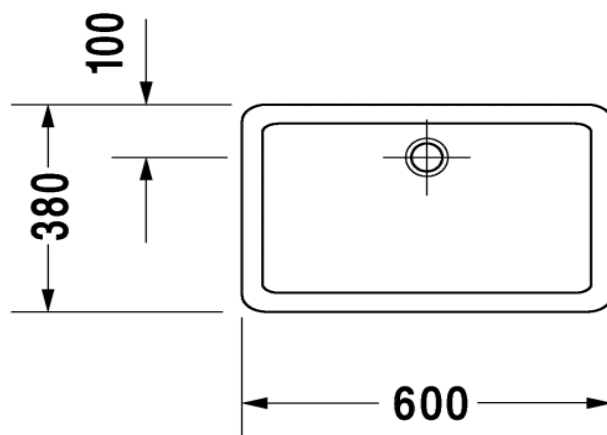

Duravit Vero Vessel Washbasin

Code: 455.60

*Inspirational + European + Bathroomware*