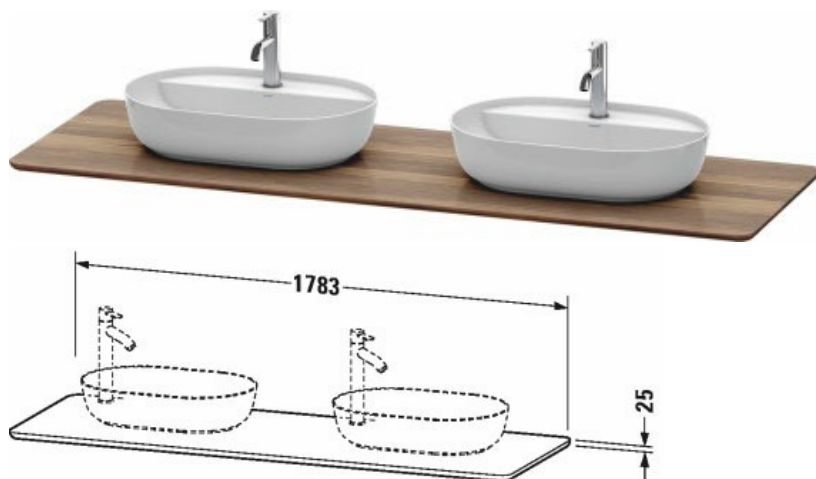

**Luv Real wood massive console # LU9462B7777**

|< 1783 mm >|

Real wood massive console	Dimension	Weight	Order number
1 console with two cut-outs, for vanity units for console			
<b>Colors</b>			
M77 American Walnut Solid Wood			
<b>Variant</b>			
	1783 x 595 mm		LU9462B7777
<b>Infobox</b>			
suitable for vanity unit # LU9562, LU9567, Mounting instructions, please see vanity unit			
<b>Suitable products</b>			
Vanit unit for console floor-standing 2 pull-out compartments, 1733 x 570 mm	1733 x 570 mm		LU9562 B
Vanit unit for console floor-standing 2 drawers, 2 pull-out compartments, upper drawer including cut-out for siphon and siphon cover, 1733 x 570 mm	1733 x 570 mm		LU9567 B